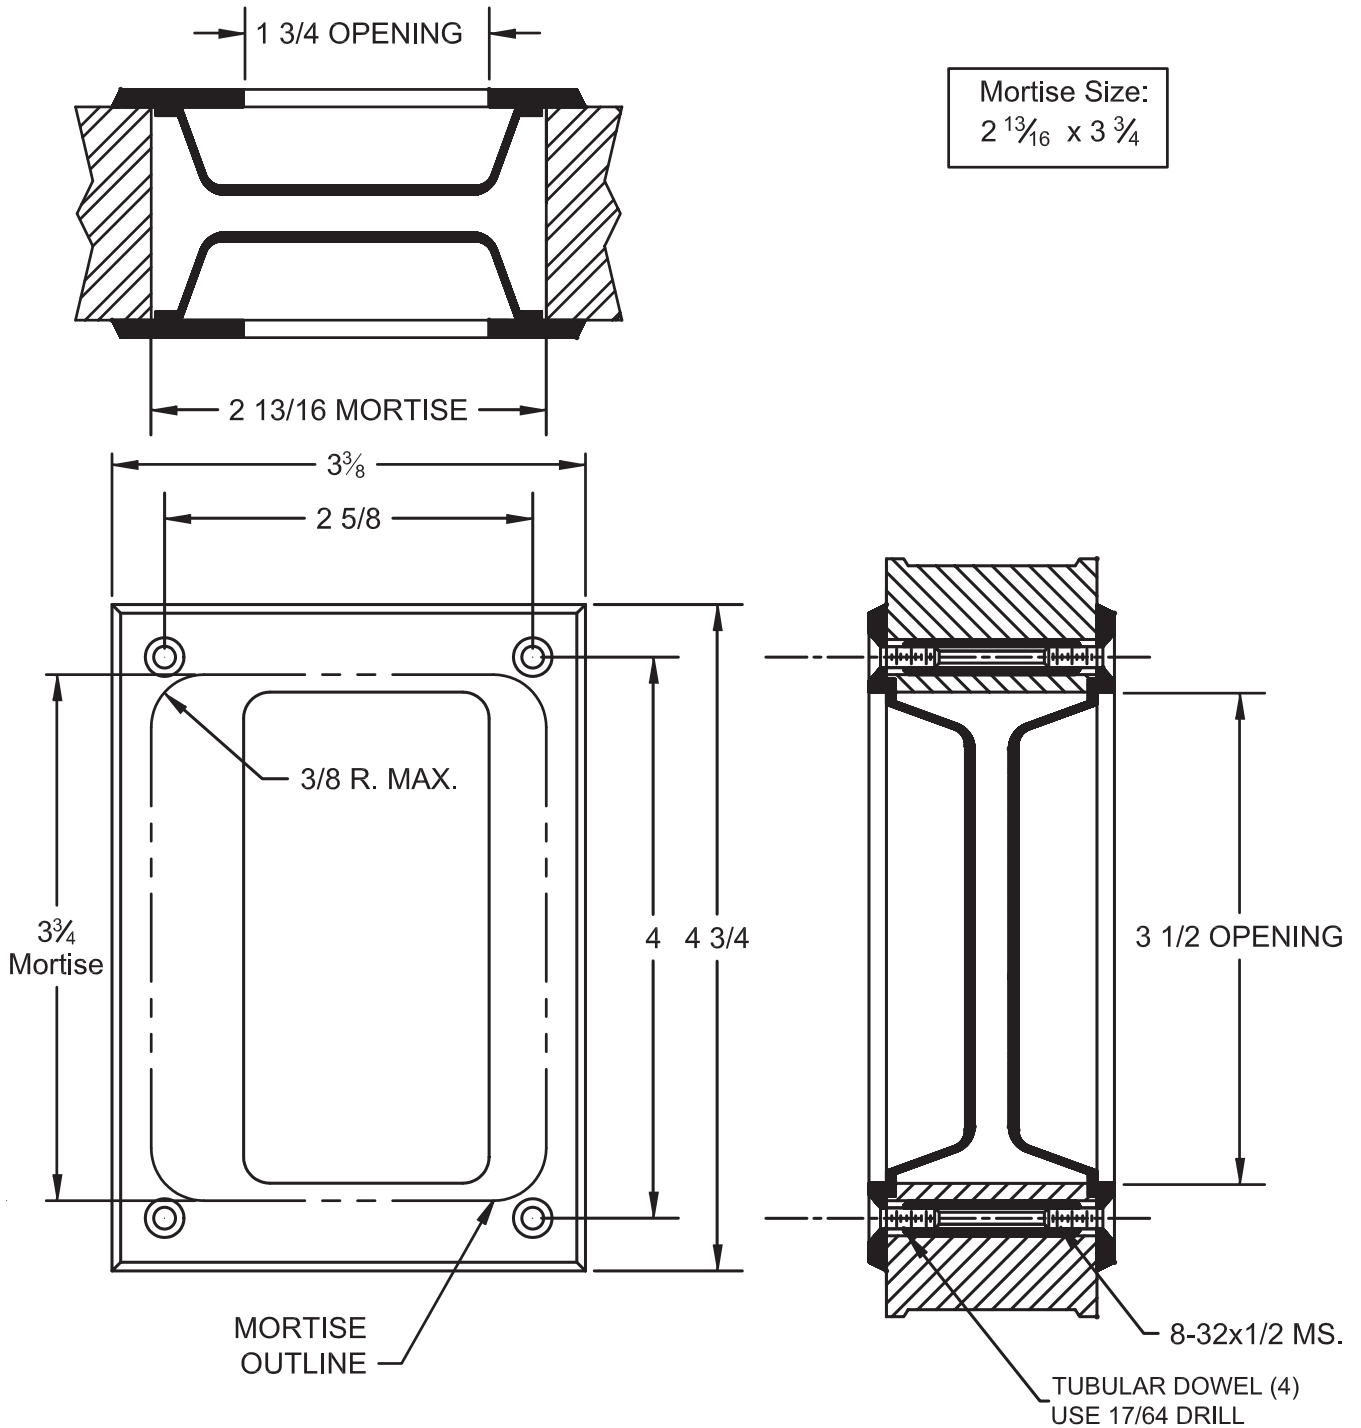

**459BB FLUSH PULL TEMPLATE**

**NOTE:** Due to occasional product changes, please ensure your template is current by checking our website at [www.burnsmfg.com](http://www.burnsmfg.com) or call us at 814-833-7428. Burns Mfg. is not responsible for obsolete template errors.