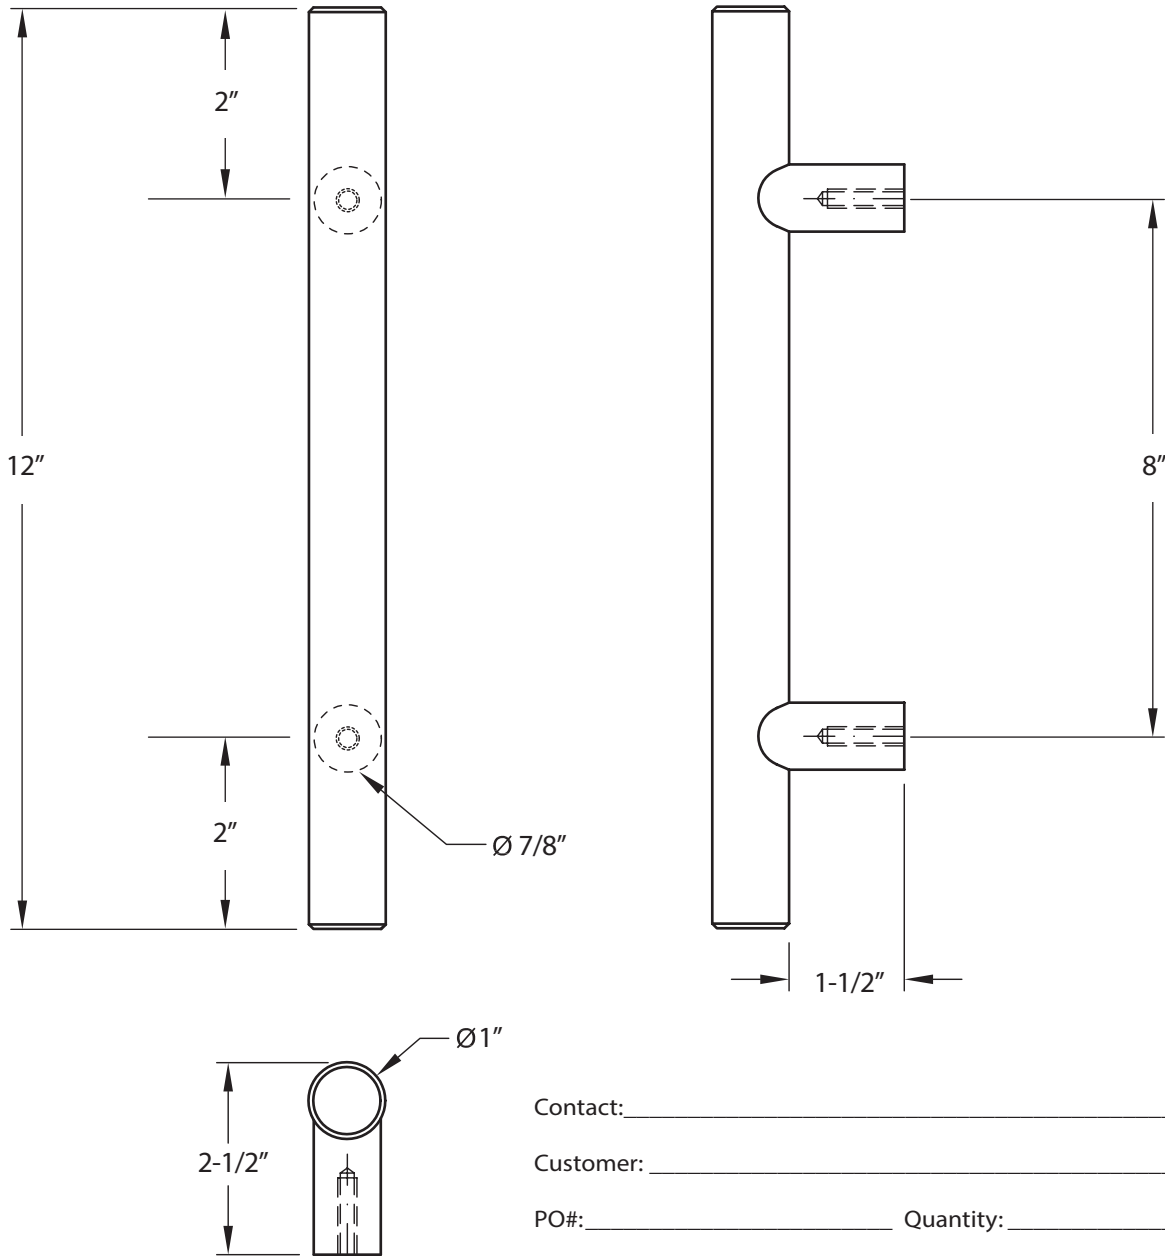

**24B STRAIGHT DOOR PULL TEMPLATE**

*Straight Post Mount, Square Ends*

Contact: \_\_\_\_\_

Customer: \_\_\_\_\_

PO#: \_\_\_\_\_ Quantity: \_\_\_\_\_

Door Type: \_\_\_\_\_ Door Thickness: \_\_\_\_\_

Finish: \_\_\_\_\_ Mounting: \_\_\_\_\_