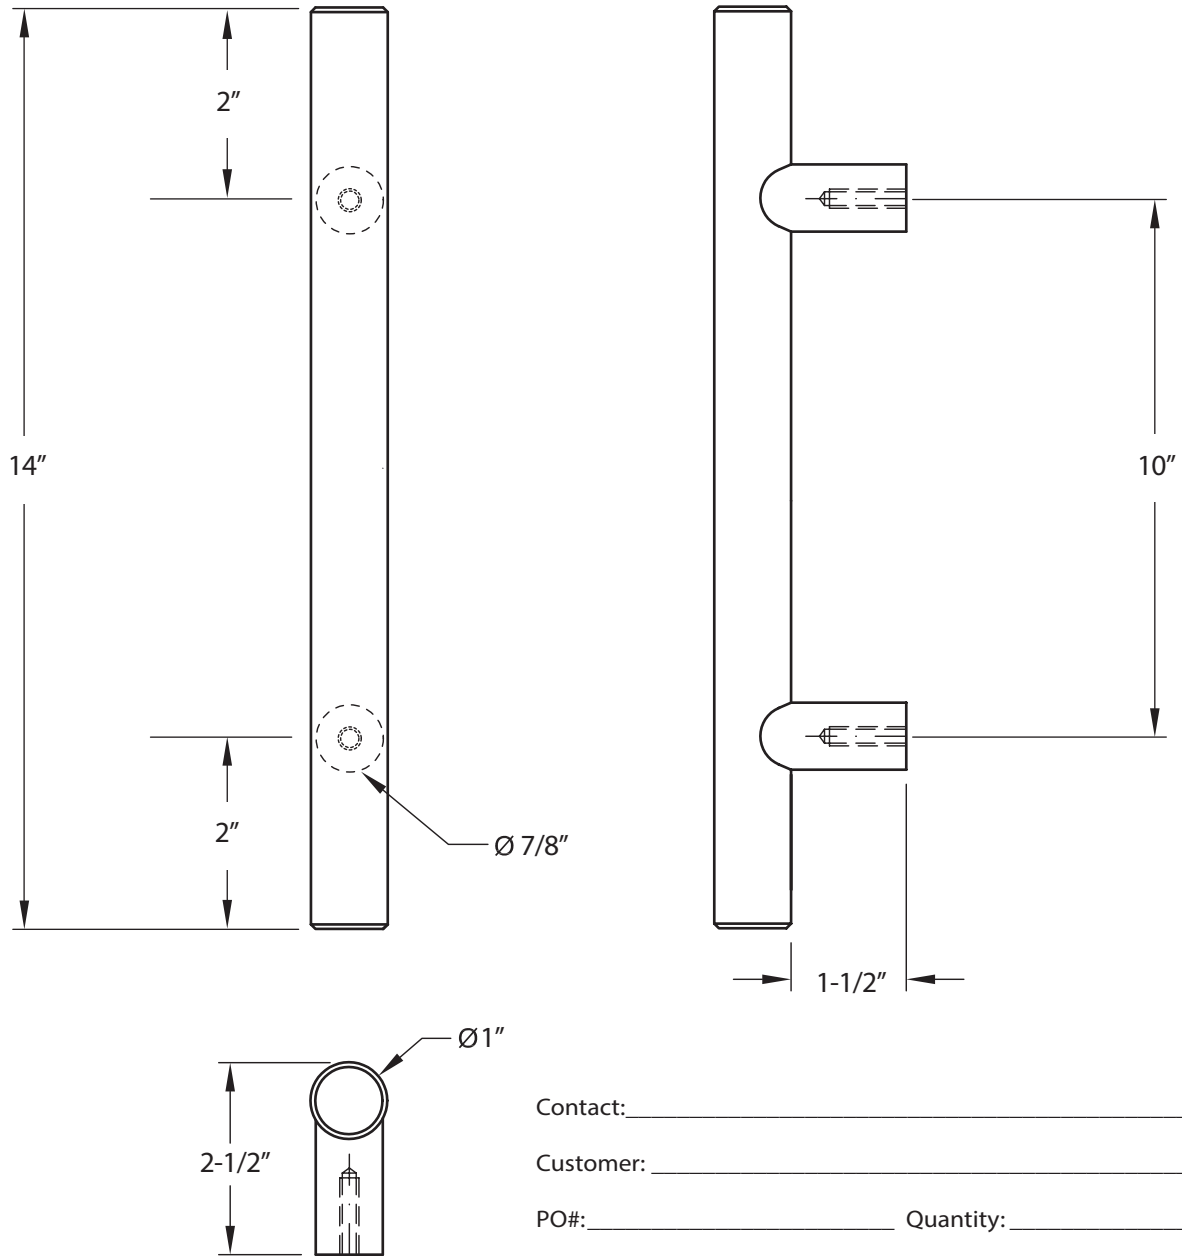

## 24C STRAIGHT DOOR PULL TEMPLATE

### *Straight Post Mount, Square Ends*

Contact: \_\_\_\_\_

Customer: \_\_\_\_\_

PO#: \_\_\_\_\_ Quantity: \_\_\_\_\_

Door Type: \_\_\_\_\_ Door Thickness: \_\_\_\_\_

Finish: \_\_\_\_\_ Mounting: \_\_\_\_\_