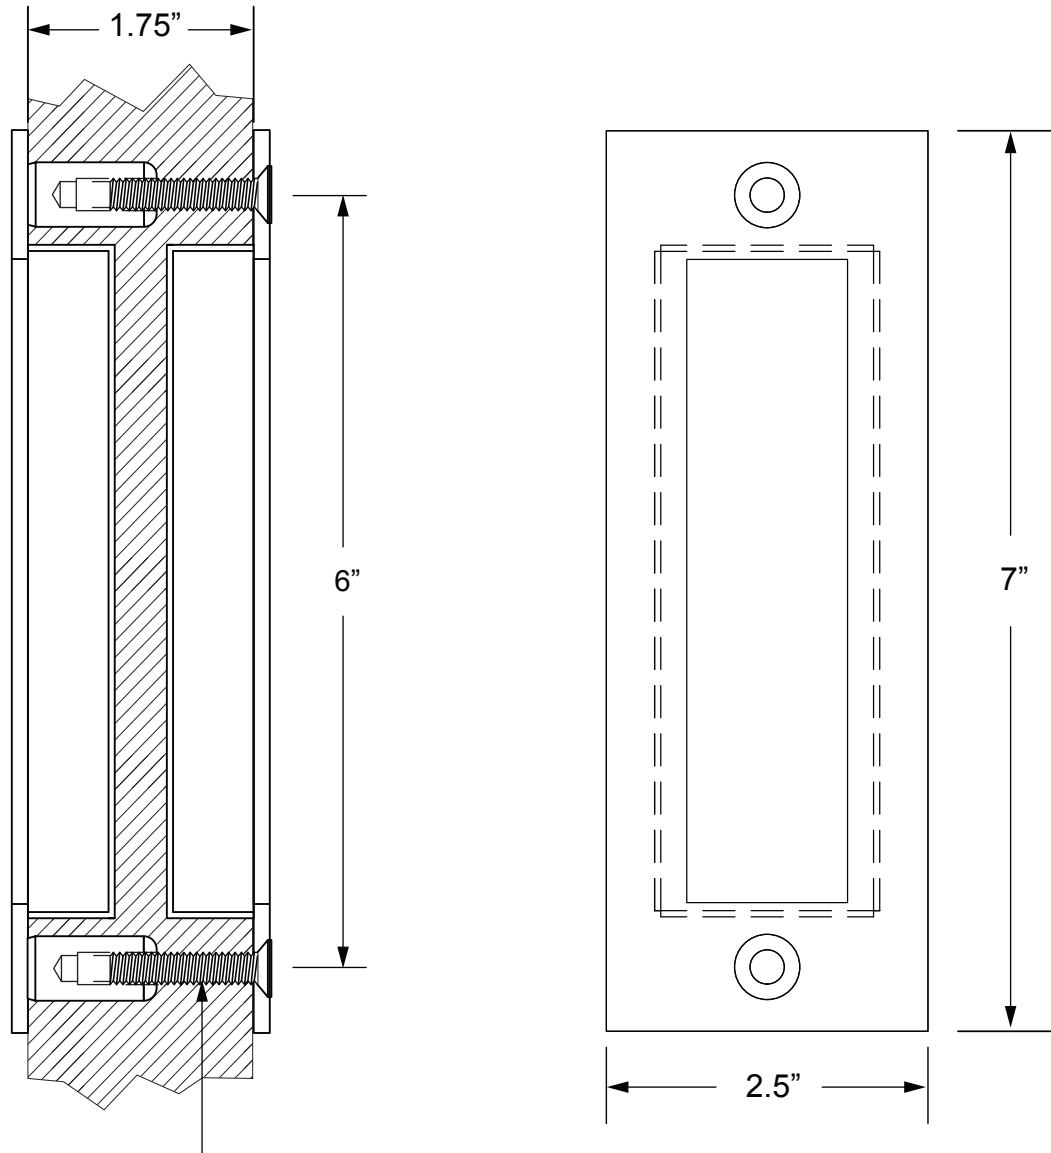

2500P x 2500L BARN DOOR HARDWARE TEMPLATE

1/4" - 20 Back to Back with Lugs

Mortise: 2" Wide x 5-1/4" Tall x Thru Door x 3/8 Ø

Option: Compatible with 1-3/8" Thick Doors

NOTE: Due to occasional product changes, please ensure your template is current by checking our website at www.burnsmfg.com or call us at 814-833-7428. Burns Mfg. is not responsible for obsolete template errors.