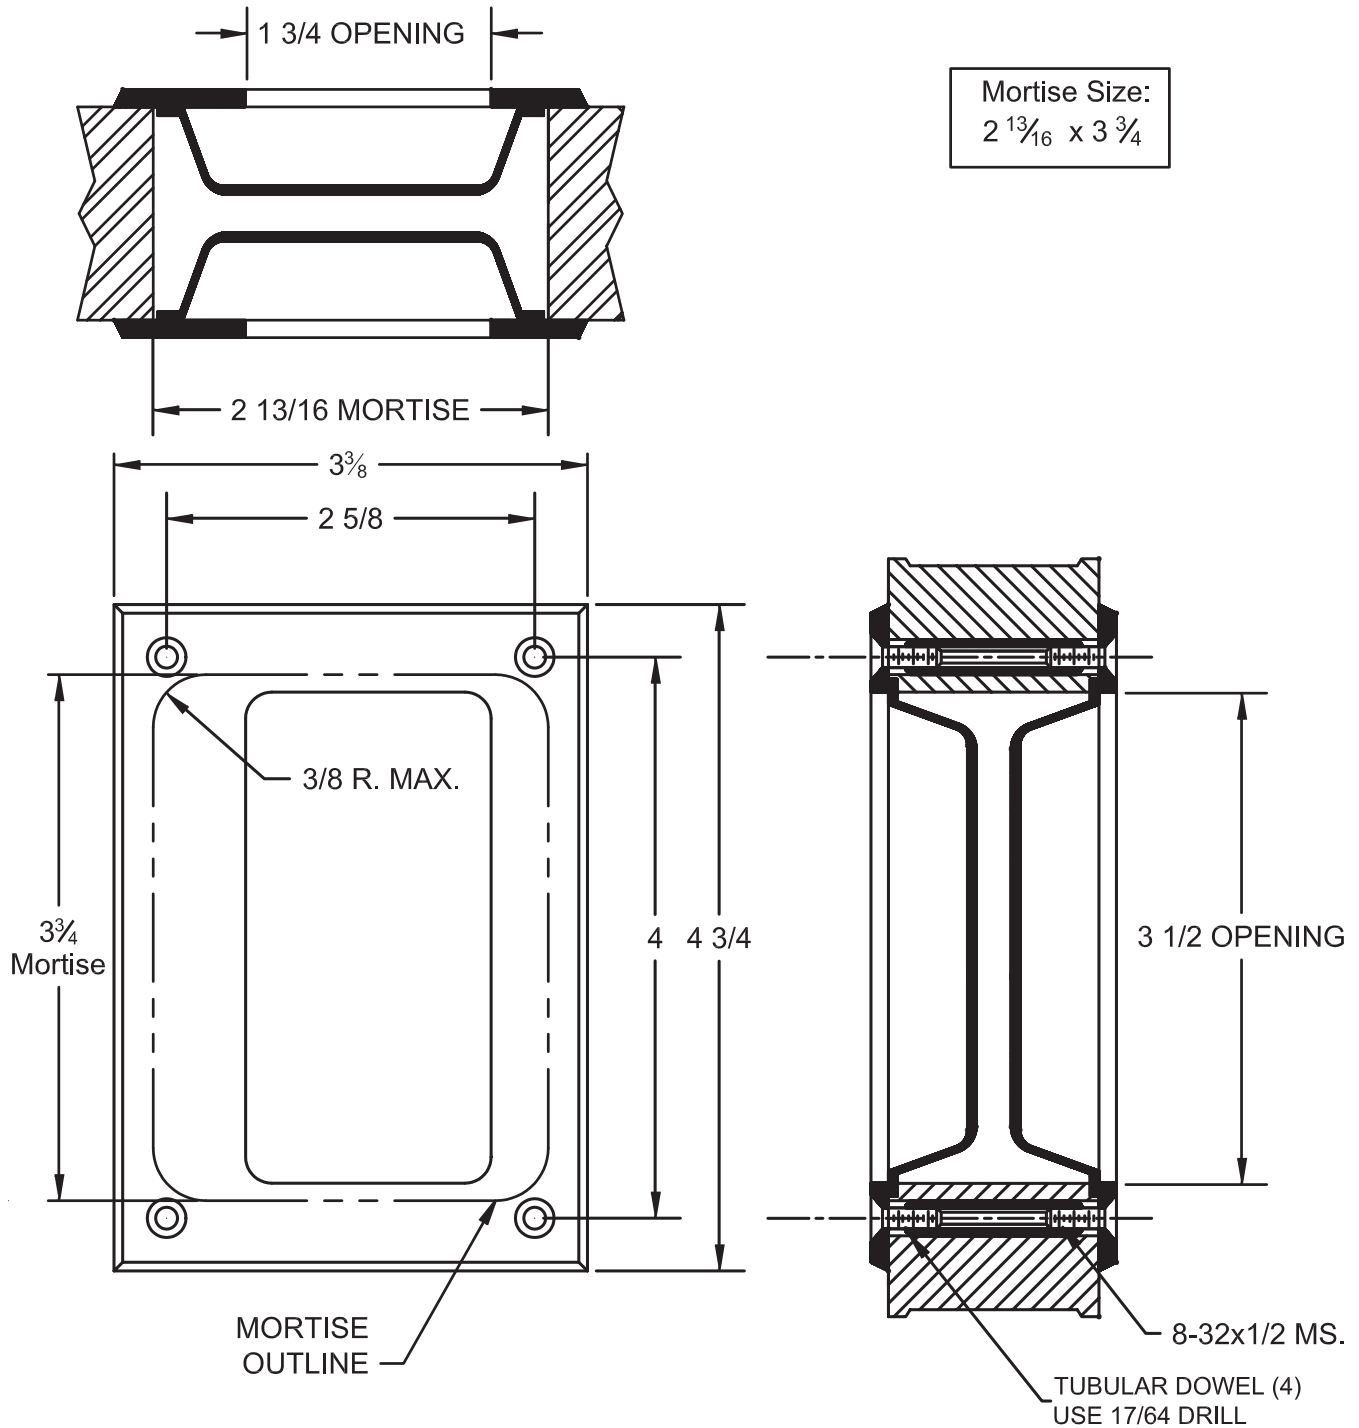

459BB FLUSH PULL TEMPLATE

NOTE: Due to occasional product changes, please ensure your template is current by checking our website at www.burnsmfg.com or call us at 814-833-7428. Burns Mfg. is not responsible for obsolete template errors.