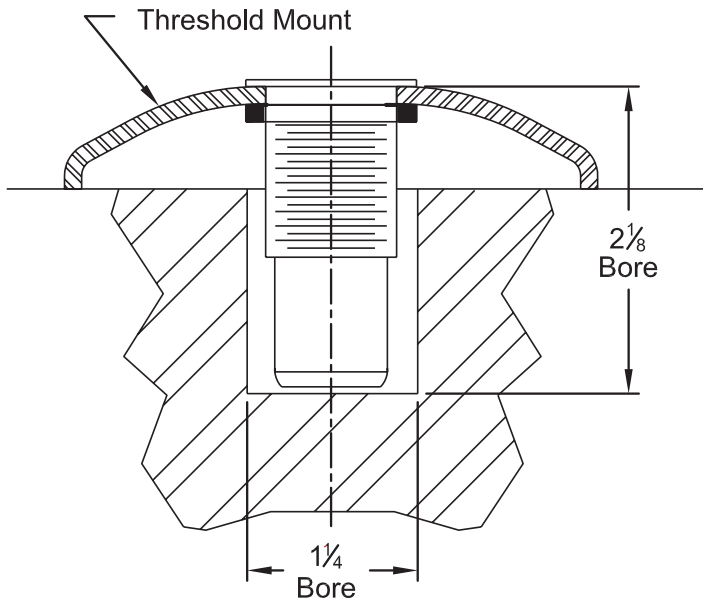

545 DUST PROOF STRIKE TEMPLATE

PARTS SUPPLIED:

NOTE: Due to occasional product changes, please ensure your template is current by checking our website at www.burnsmfg.com or call us at 814-833-7428. Burns Mfg. is not responsible for obsolete template errors.