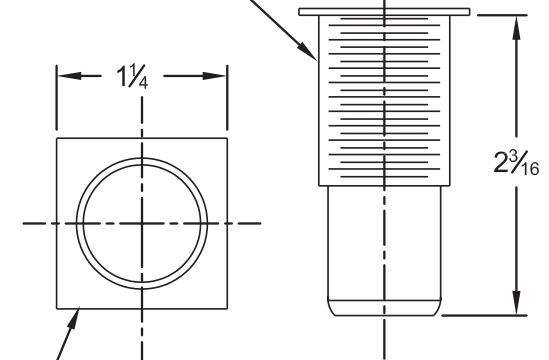

545 DUST PROOF STRIKE TEMPLATE

PARTS SUPPLIED:

NOTE: Due to occasional product changes, please ensure your template is current by checking our website at www.burnsmfg.com or call us at 814-833-7428. Burns Mfg. is not responsible for obsolete template errors.