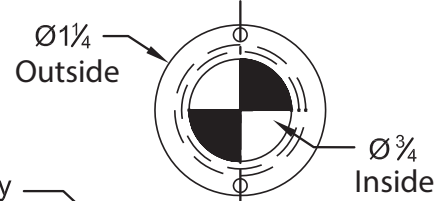

545 DUST PROOF STRIKE TEMPLATE

PARTS SUPPLIED:

NOTE: Due to occasional product changes, please ensure your template is current by checking our website at www.burnsmfg.com or call us at 814-833-7428. Burns Mfg. is not responsible for obsolete template errors.