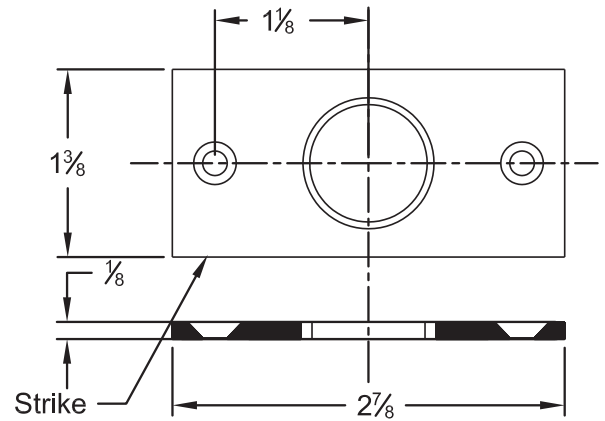

545 DUST PROOF STRIKE TEMPLATE

PARTS SUPPLIED:

NOTE: Due to occasional product changes, please ensure your template is current by checking our website at www.burnsmfg.com or call us at 814-833-7428. Burns Mfg. is not responsible for obsolete template errors.