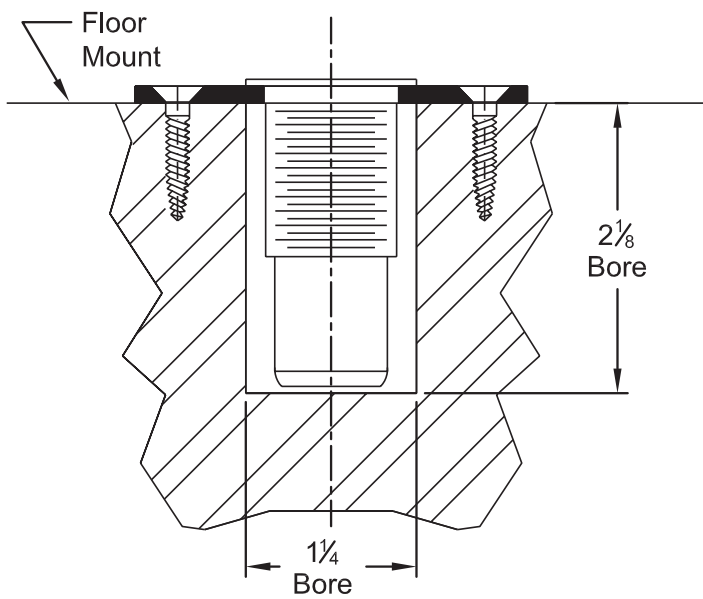

545 DUST PROOF STRIKE TEMPLATE

PARTS SUPPLIED:

NOTE: Due to occasional product changes, please ensure your template is current by checking our website at www.burnsmfg.com or call us at 814-833-7428. Burns Mfg. is not responsible for obsolete template errors.