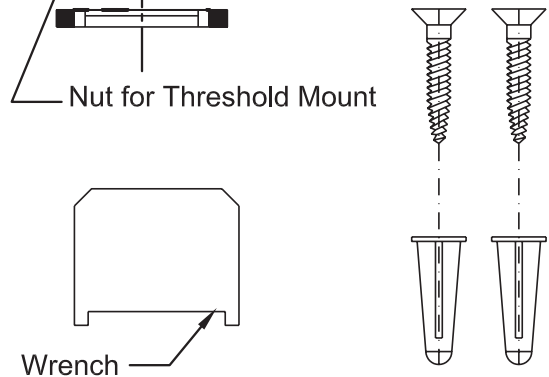

545 DUST PROOF STRIKE TEMPLATE

PARTS SUPPLIED:

NOTE: Due to occasional product changes, please ensure your template is current by checking our website at www.burnsmfg.com or call us at 814-833-7428. Burns Mfg. is not responsible for obsolete template errors.