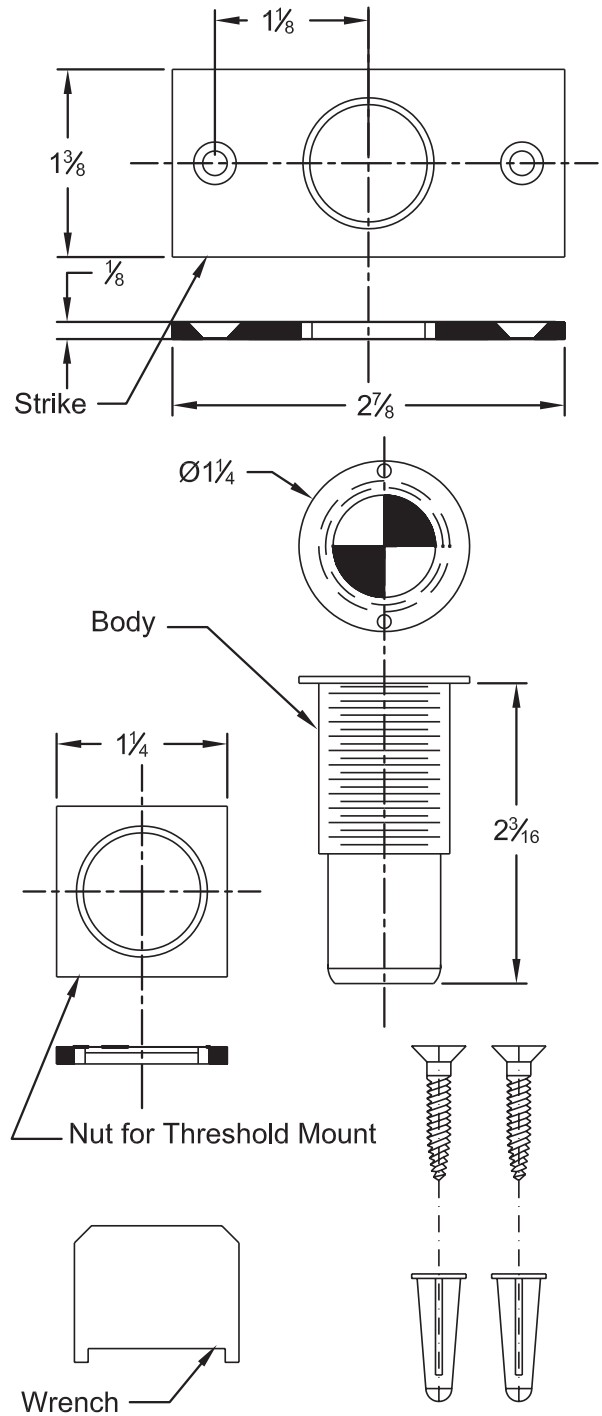

**545 DUST PROOF STRIKE TEMPLATE**

**PARTS SUPPLIED:**

**NOTE:** Due to occasional product changes, please ensure your template is current by checking our website at [www.burnsmfg.com](http://www.burnsmfg.com) or call us at 814-833-7428. Burns Mfg. is not responsible for obsolete template errors.