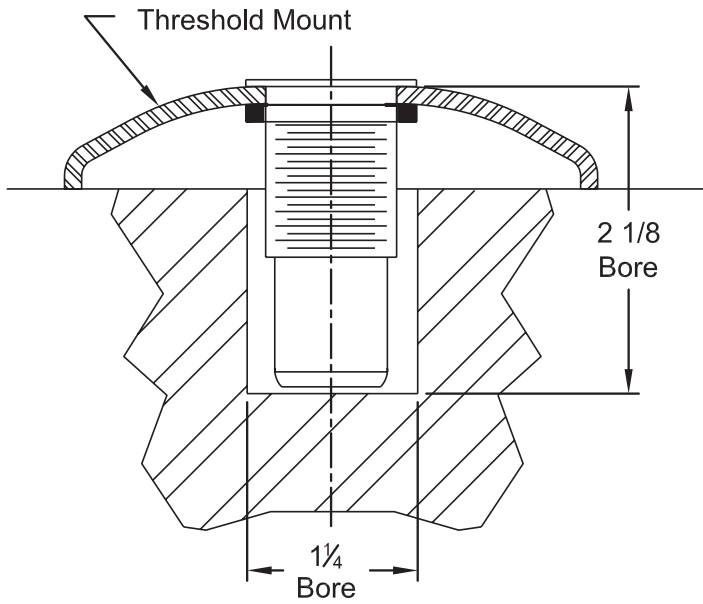

**545 DUST PROOF STRIKE TEMPLATE**

**PARTS SUPPLIED:**

**NOTE:** Due to occasional product changes, please ensure your template is current by checking our website at [www.burnsmfg.com](http://www.burnsmfg.com) or call us at 814-833-7428. Burns Mfg. is not responsible for obsolete template errors.