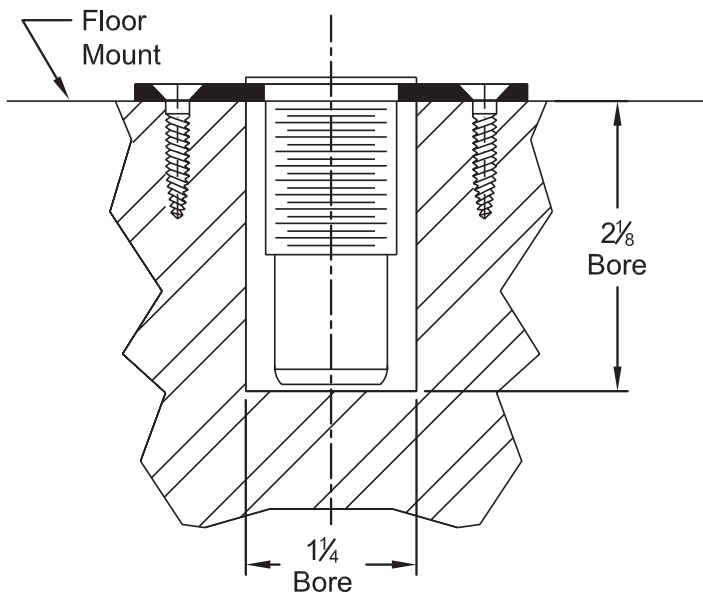

**545 DUST PROOF STRIKE TEMPLATE**

**PARTS SUPPLIED:**

**NOTE:** Due to occasional product changes, please ensure your template is current by checking our website at [www.burnsmfg.com](http://www.burnsmfg.com) or call us at 814-833-7428. Burns Mfg. is not responsible for obsolete template errors.