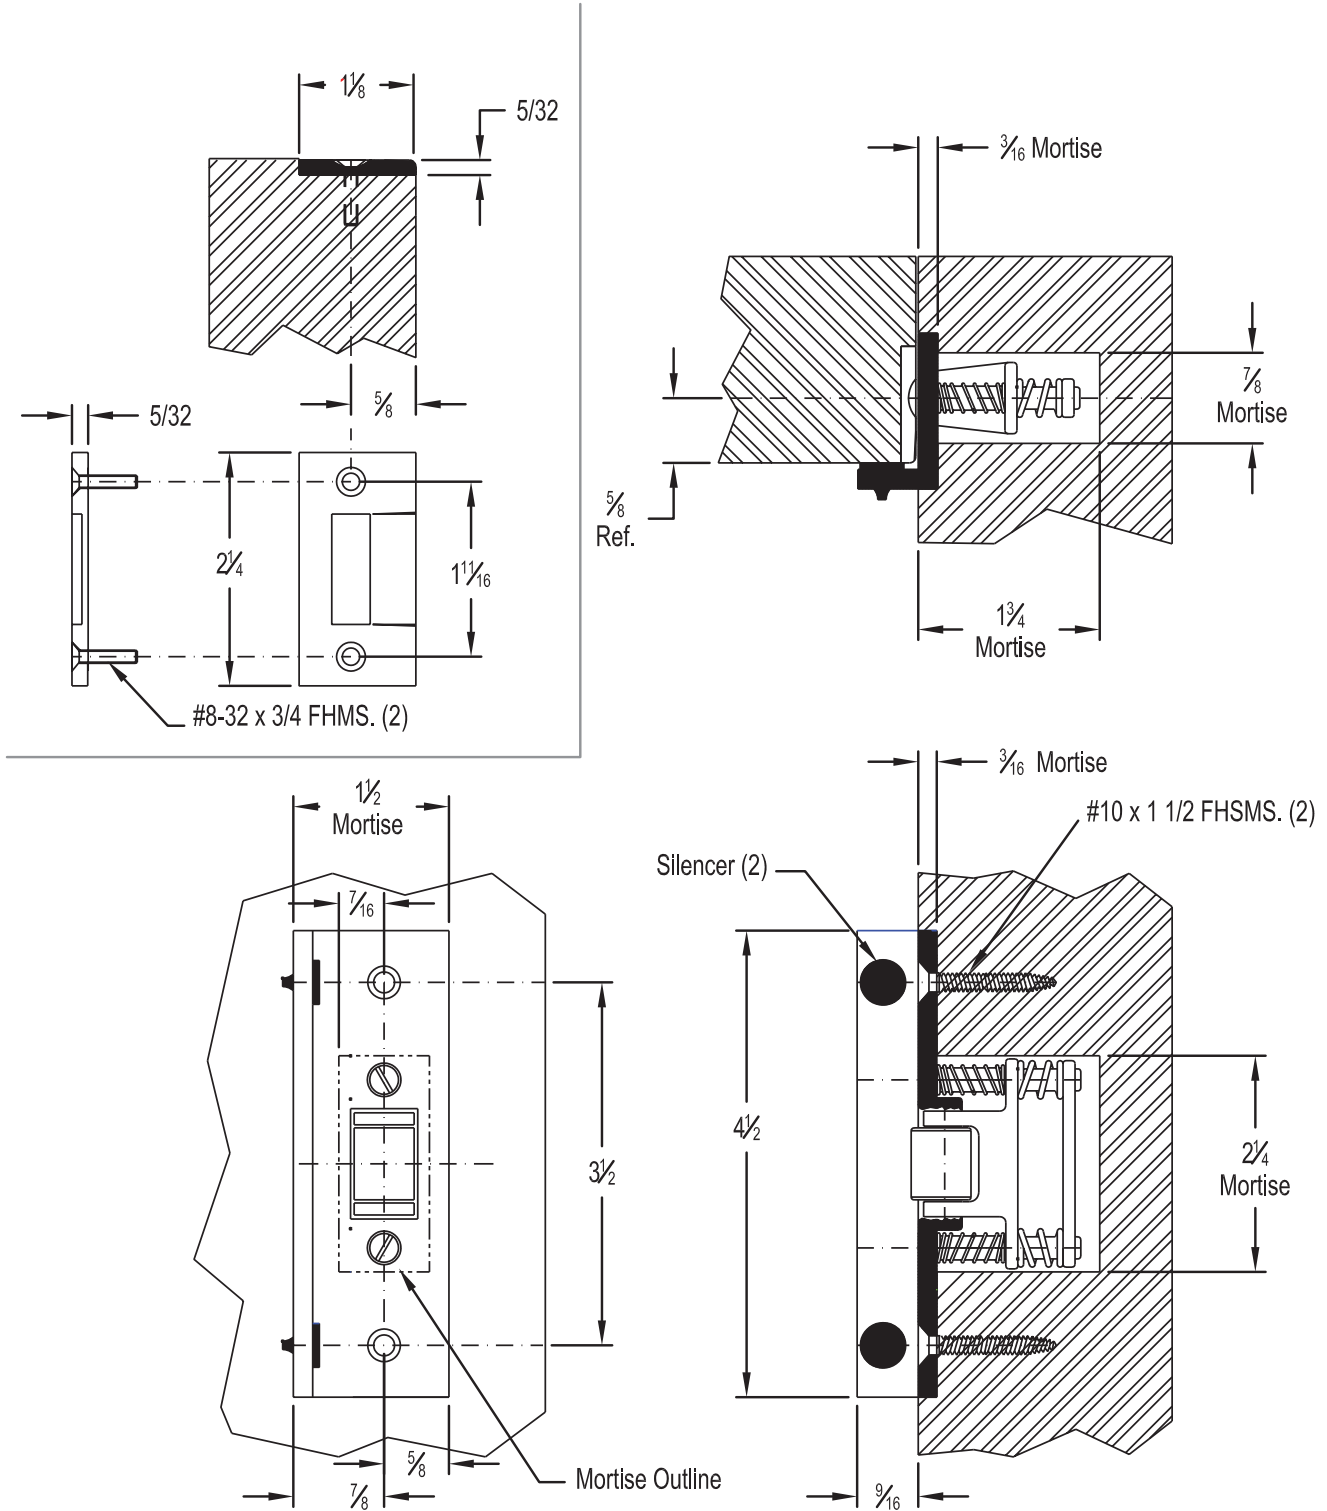

## 555 ROLLER LATCH TEMPLATE

**NOTE:** Due to occasional product changes, please ensure your template is current by checking our website at [www.burnsmfg.com](http://www.burnsmfg.com) or call us at 814-833-7428. Burns Mfg. is not responsible for obsolete template errors.