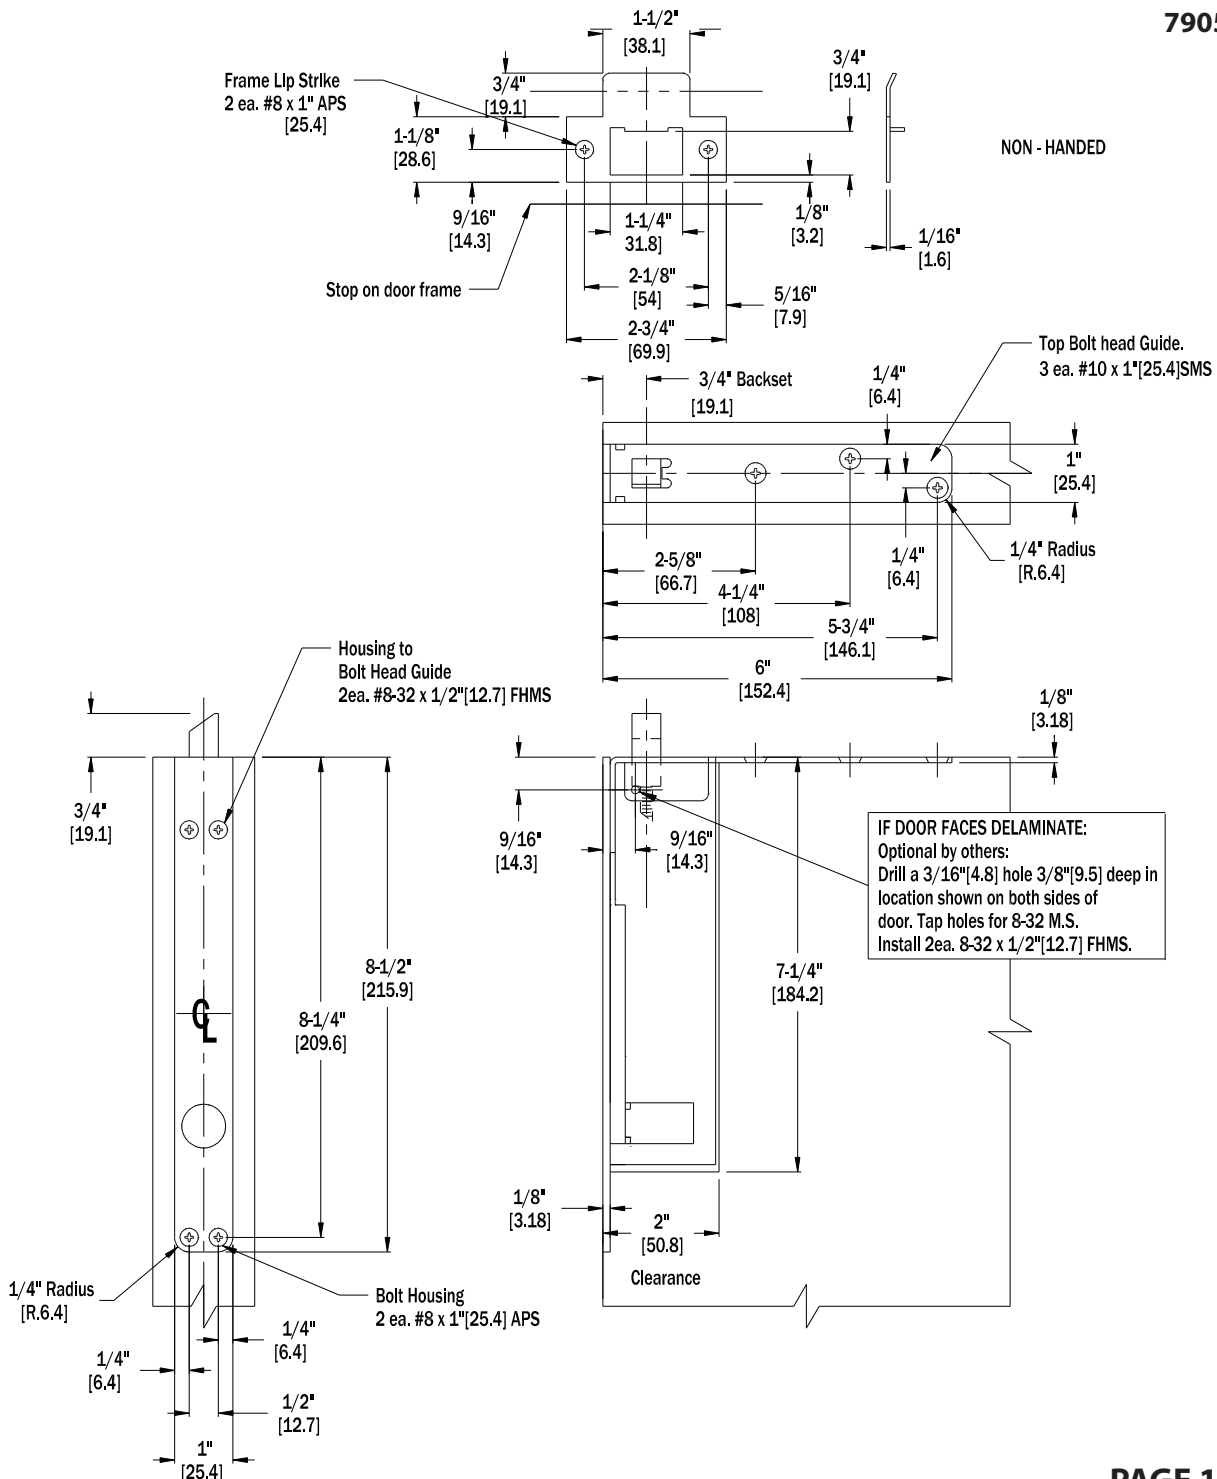

# 7945 COMBINATION FLUSH BOLT TEMPLATE

7945 = 7905 TOP BOLT & 7940 BOTTOM BOLT

7905 SHOWN

# 7945 COMBINATION FLUSH BOLT TEMPLATE

7945 = 7905 TOP BOLT & 7940 BOTTOM BOLT

7940 SHOWN

**NOTE:** Due to occasional product changes, please ensure your template is current by checking our website at [www.burnsmfg.com](http://www.burnsmfg.com) or call us at 814-833-7428. Burns Mfg. is not responsible for obsolete template errors.