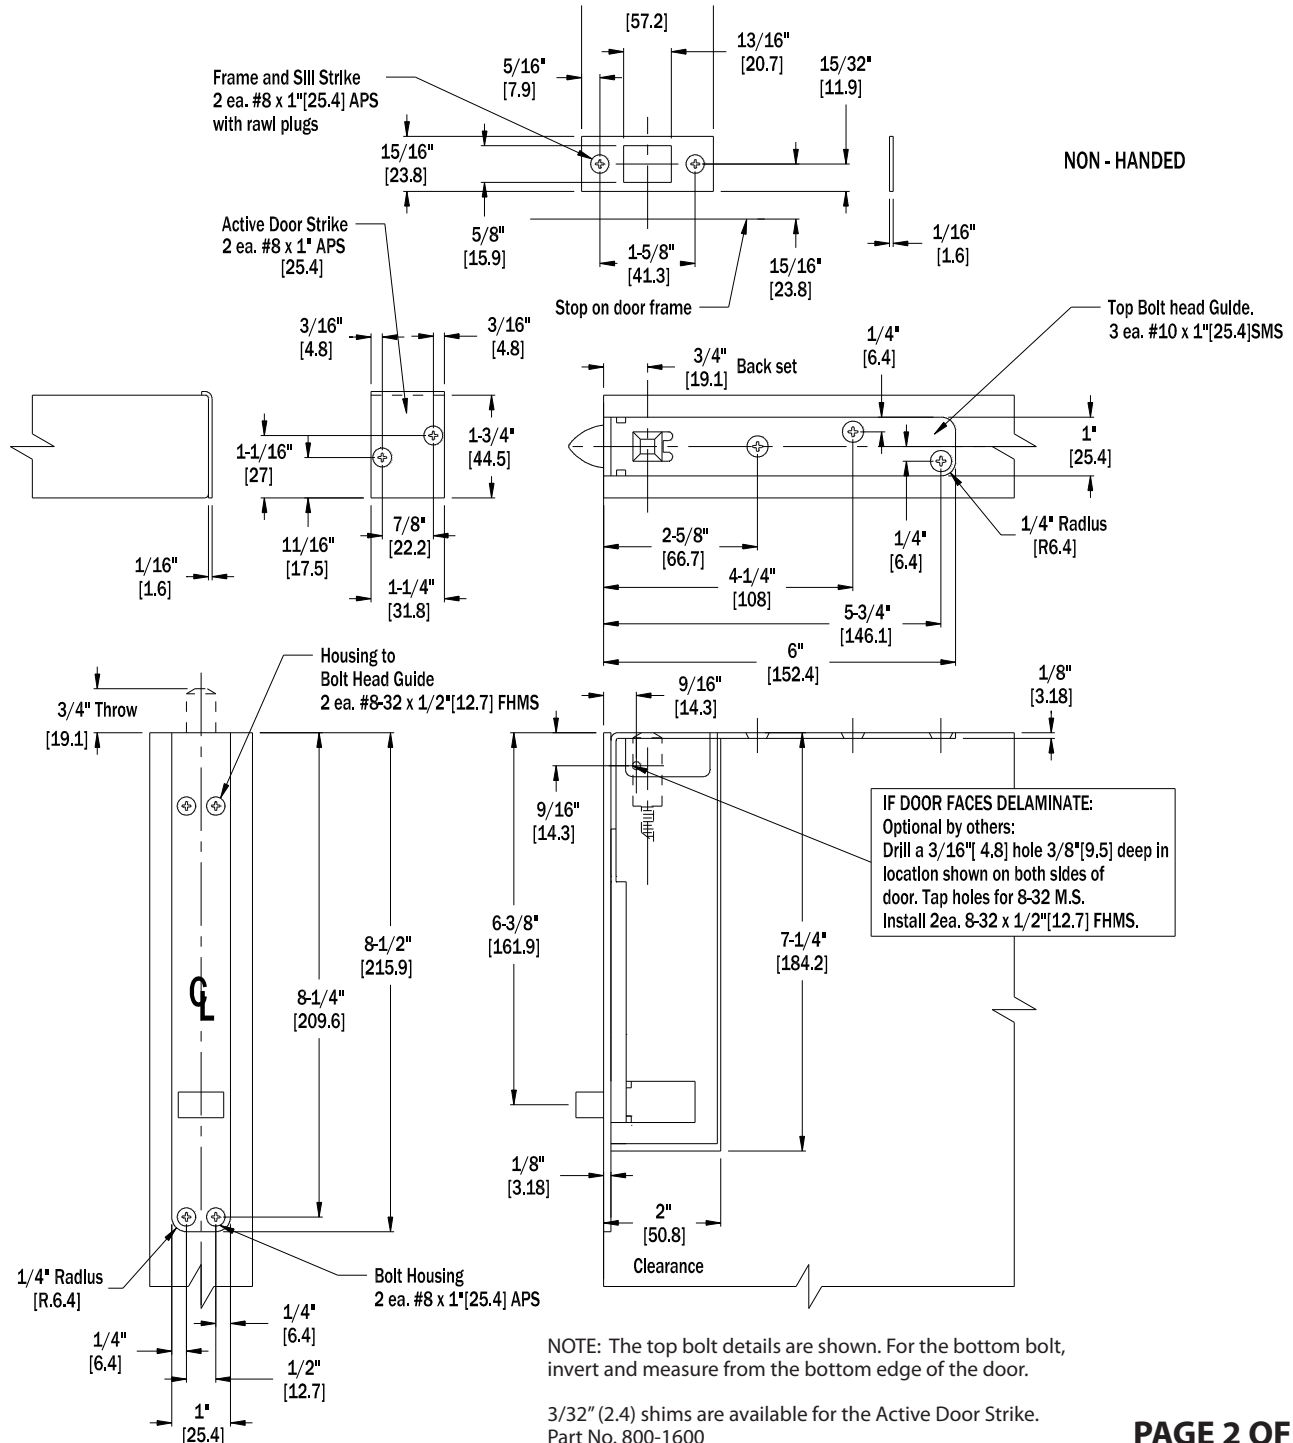

# 7945 COMBINATION FLUSH BOLT TEMPLATE

7945 = 7905 TOP BOLT & 7940 BOTTOM BOLT

7905 SHOWN

# 7945 COMBINATION FLUSH BOLT TEMPLATE

7945 = 7905 TOP BOLT & 7940 BOTTOM BOLT

7940 SHOWN

**NOTE:** Due to occasional product changes, please ensure your template is current by checking our website at [www.burnsmfg.com](http://www.burnsmfg.com) or call us at 814-833-7428. Burns Mfg. is not responsible for obsolete template errors.