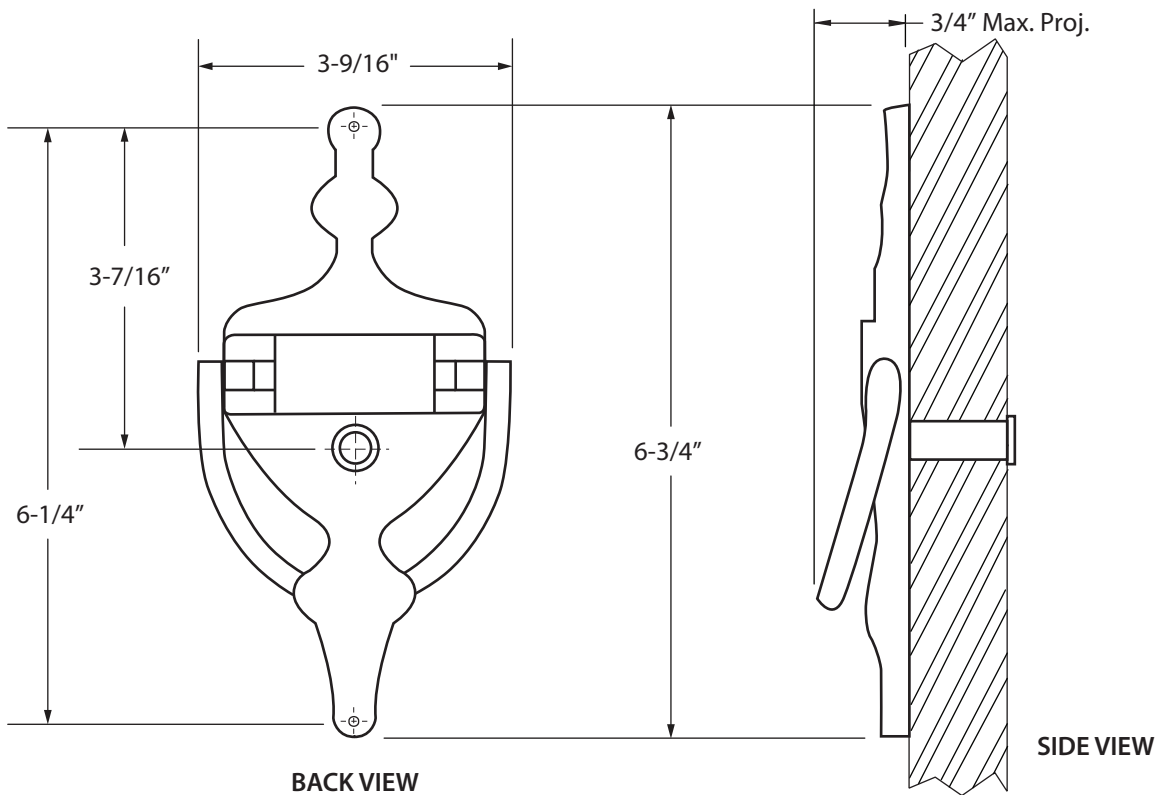

**855V DOOR KNOCKER WITH VIEWER TEMPLATE**

FRONT VIEW

**NOTE: For 1-3/4" Door Only**

#850 DOOR VIEWER

BACK VIEW

SIDE VIEW

**NOTE:** Due to occasional product changes, please ensure your template is current by checking our website at [www.burnsmfg.com](http://www.burnsmfg.com) or call us at 814-833-7428. Burns Mfg. is not responsible for obsolete template errors.