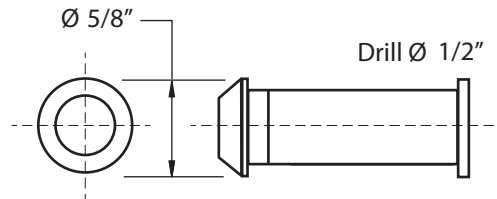

**855V DOOR KNOCKER WITH VIEWER TEMPLATE**

FRONT VIEW

**NOTE: For 1-3/4" Door Only**

#850 DOOR VIEWER

BACK VIEW

SIDE VIEW

**NOTE:** Due to occasional product changes, please ensure your template is current by checking our website at [www.burnsmfg.com](http://www.burnsmfg.com) or call us at 814-833-7428. Burns Mfg. is not responsible for obsolete template errors.