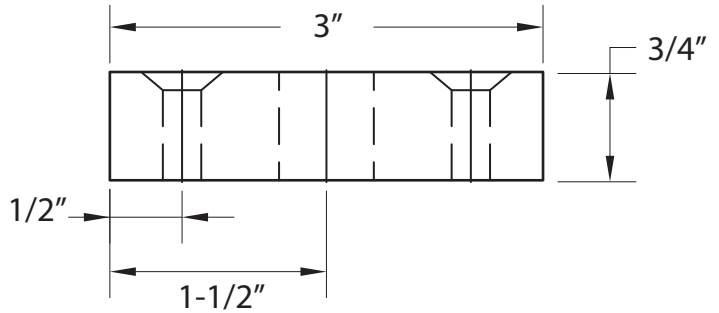

902 TOP STRIKE TEMPLATE

For 9000 Series Locking Pulls

1/8" black adhesive backed rubber

NOTE: Due to occasional product changes, please ensure your template is current by checking our website at www.burnsmfg.com or call us at 814-833-7428. Burns Mfg. is not responsible for obsolete template errors.