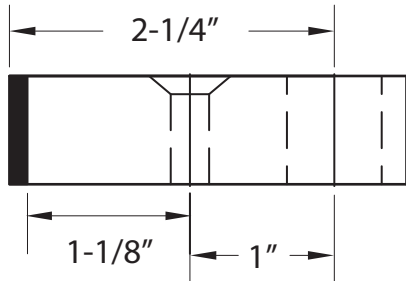

902 TOP STRIKE TEMPLATE

For 9000 Series Locking Pulls

1/8" black adhesive backed rubber

NOTE: Due to occasional product changes, please ensure your template is current by checking our website at www.burnsmfg.com or call us at 814-833-7428. Burns Mfg. is not responsible for obsolete template errors.