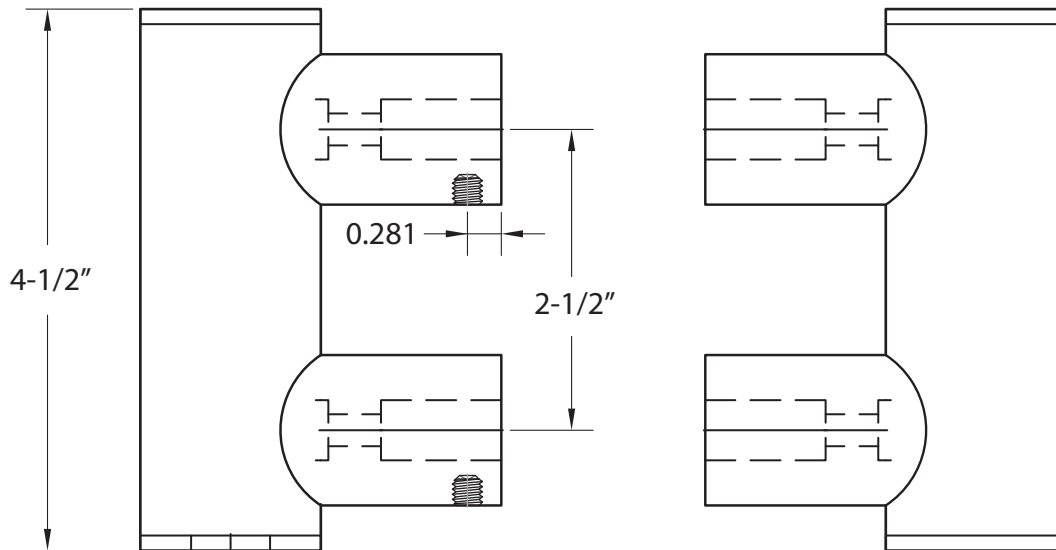

905 TOP STRIKE TEMPLATE

For 9000 Series Locking Pulls

NOTE: Due to occasional product changes, please ensure your template is current by checking our website at www.burnsmfg.com or call us at 814-833-7428. Burns Mfg. is not responsible for obsolete template errors.