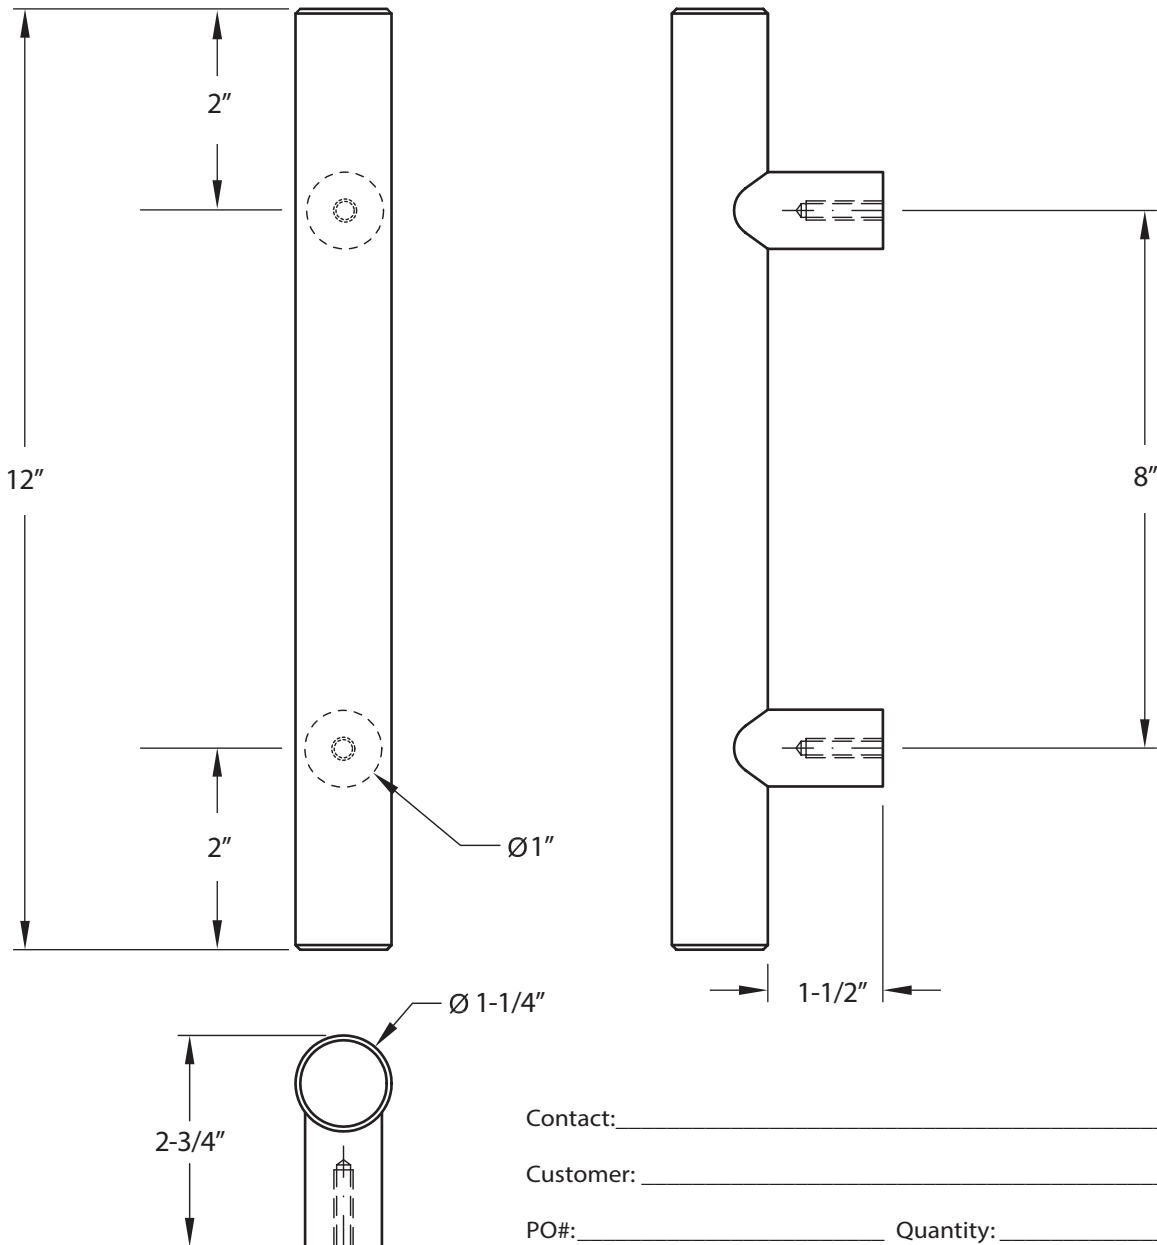

M24B STRAIGHT DOOR PULL TEMPLATE

Straight Post Mount, Square Ends

Contact: _____

Customer: _____

PO#: _____ Quantity: _____

Door Type: _____ Door Thickness: _____

Finish: _____ Mounting: _____

Approved By: _____ Date: _____