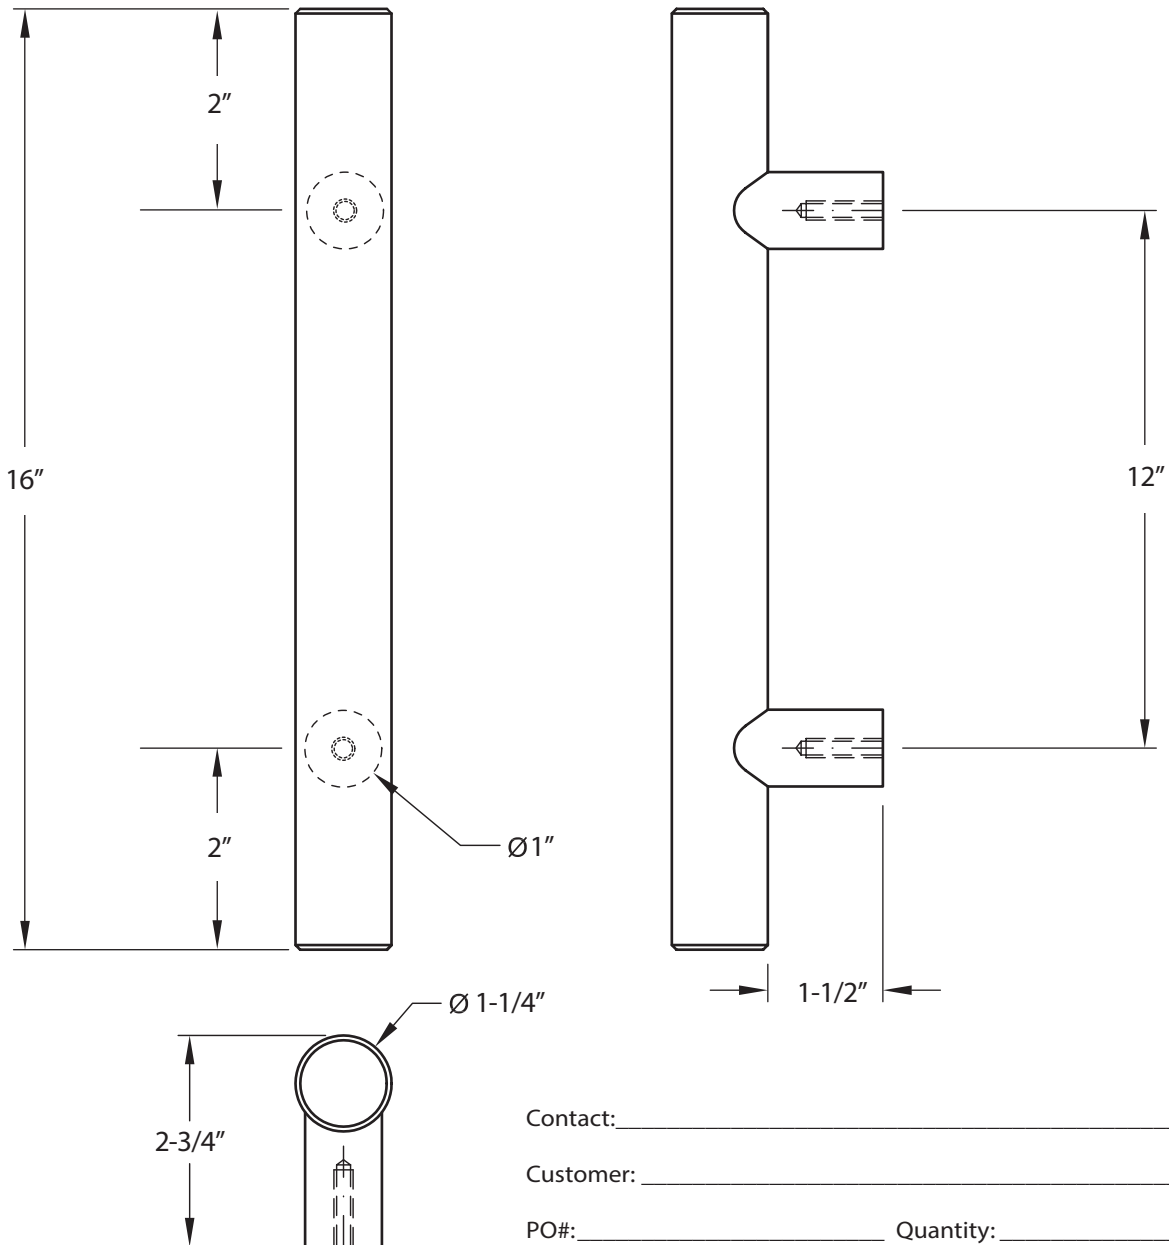

**M24D STRAIGHT DOOR PULL TEMPLATE**

*Straight Post Mount, Square Ends*

Contact: \_\_\_\_\_

Customer: \_\_\_\_\_

PO#: \_\_\_\_\_ Quantity: \_\_\_\_\_

Door Type: \_\_\_\_\_ Door Thickness: \_\_\_\_\_

Finish: \_\_\_\_\_ Mounting: \_\_\_\_\_