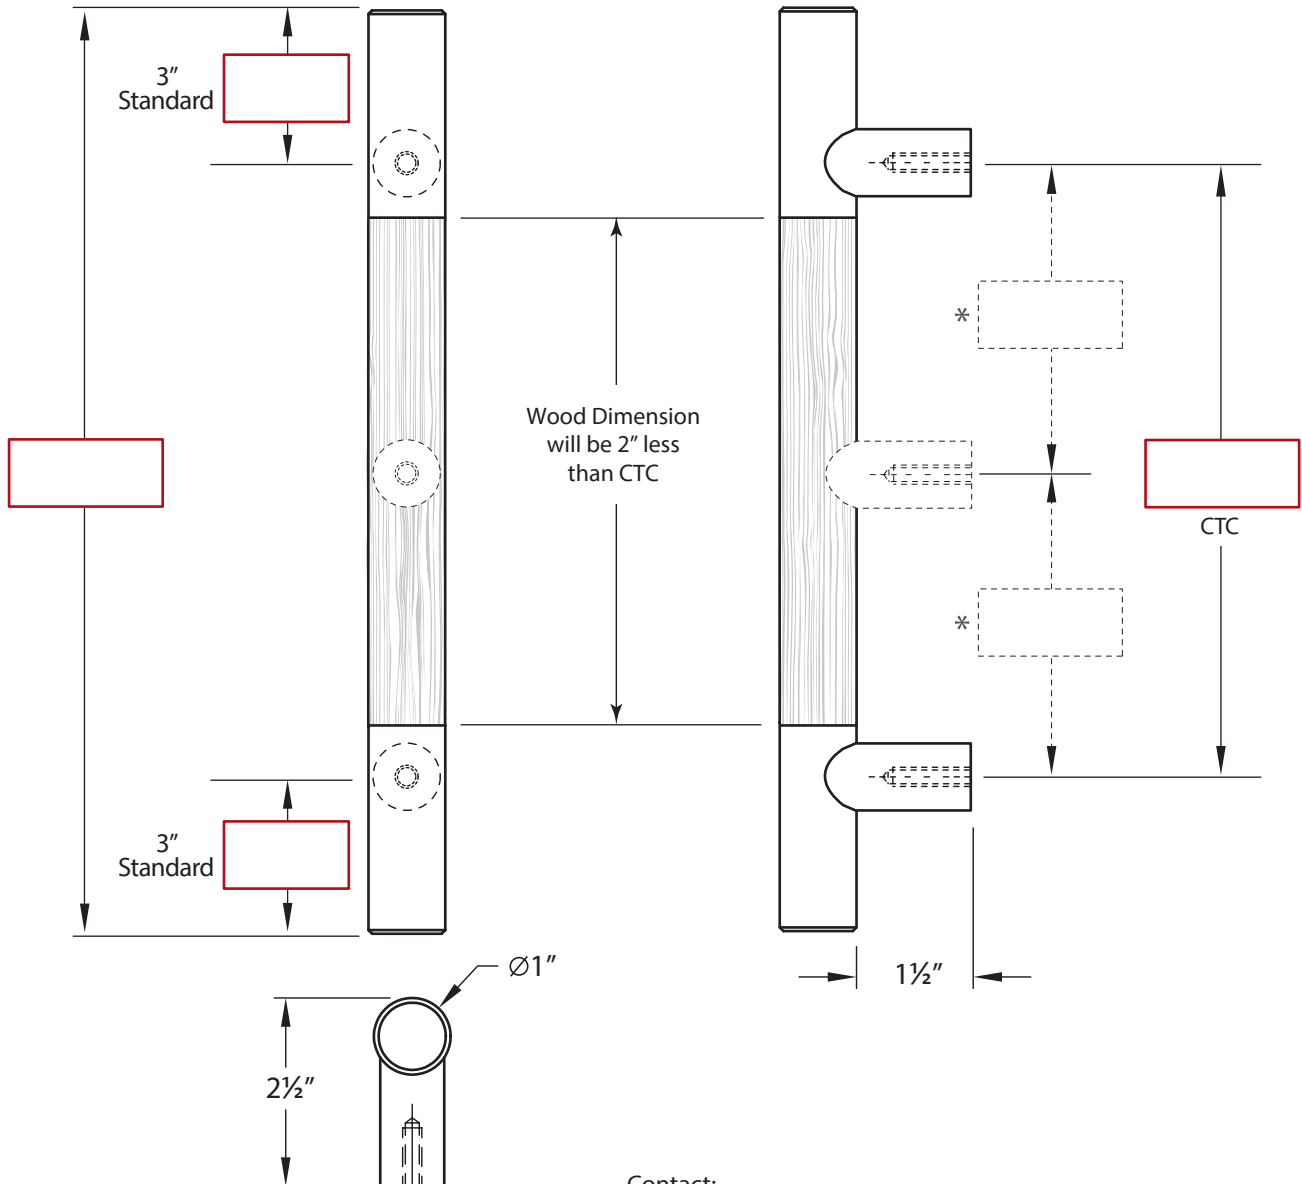

VP6240 VERTICAL DOOR PULL TEMPLATE

1" Diameter, Straight Post Mount, Square Ends

* Optional Intermediate Post recommended for spans over 80"
Add suffix: "IP" (VP6240-IP)

Available Wood Species:

- Red Oak
- White Oak
- Soft Maple
- Hard Maple
- Cherry
- African Mahogany
- Honduras Mahogany
- Hickory
- Walnut
- Pine
- Poplar
- Spanish Cedar
- White Ash