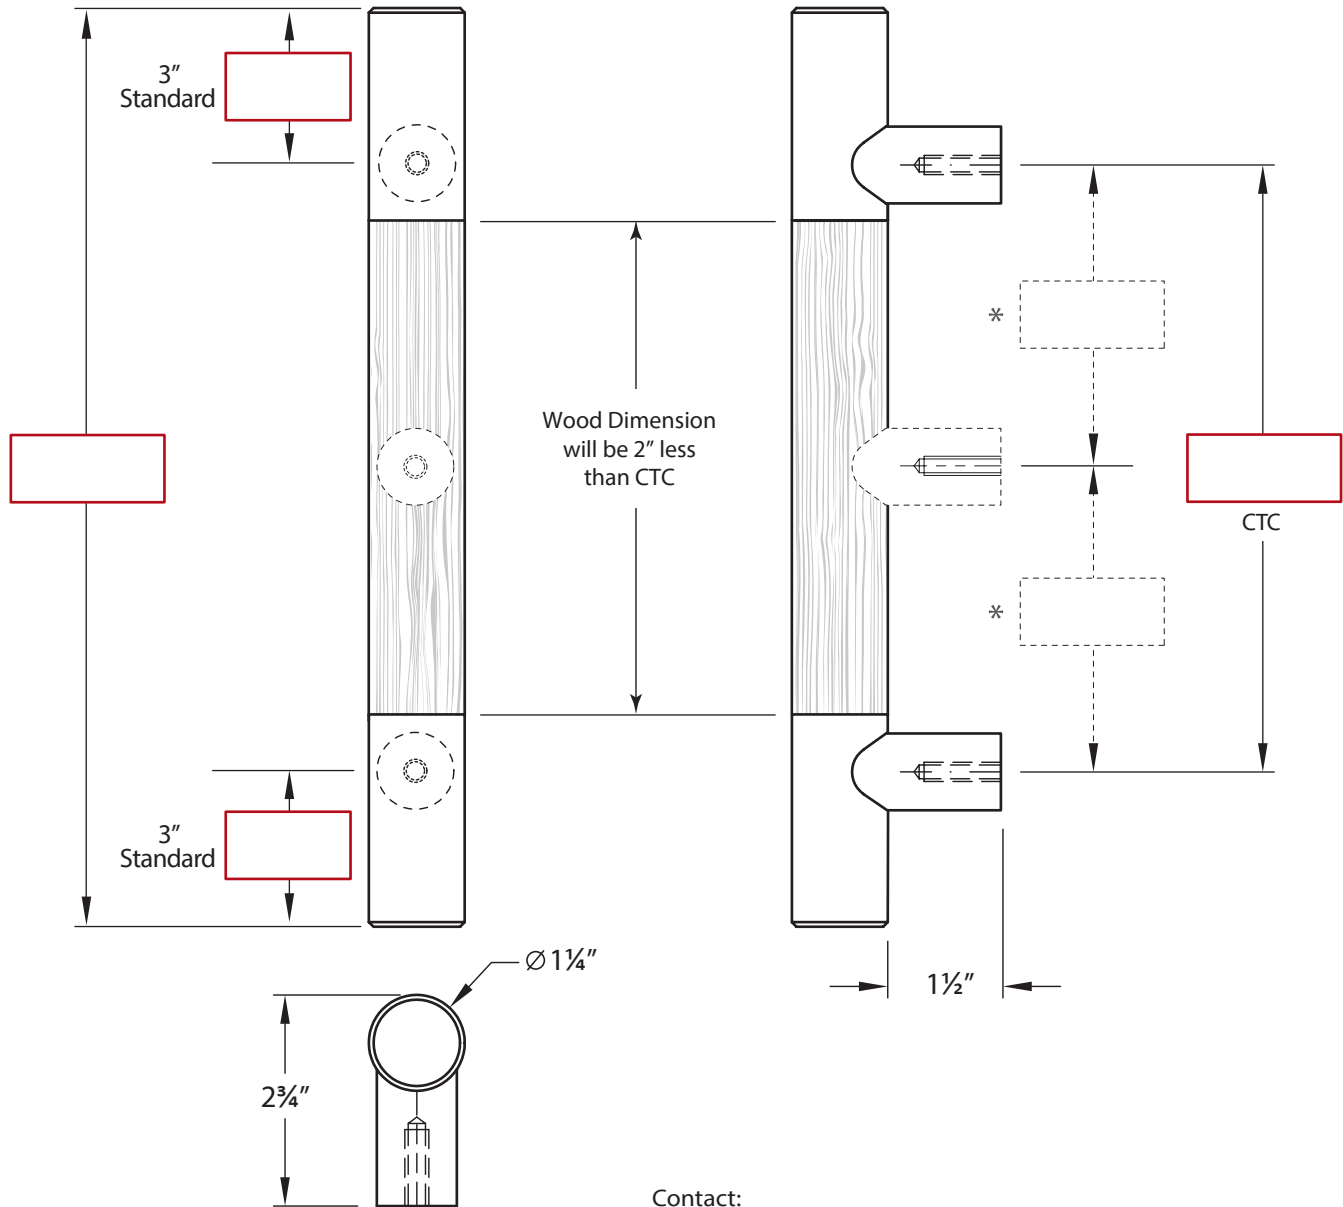

## VP6241 VERTICAL DOOR PULL TEMPLATE

### 1 1/4" Diameter, Straight Post Mount, Square Ends

\* Optional Intermediate Post recommended for spans over 80"  
Add suffix: "IP" (VP6241-IP)