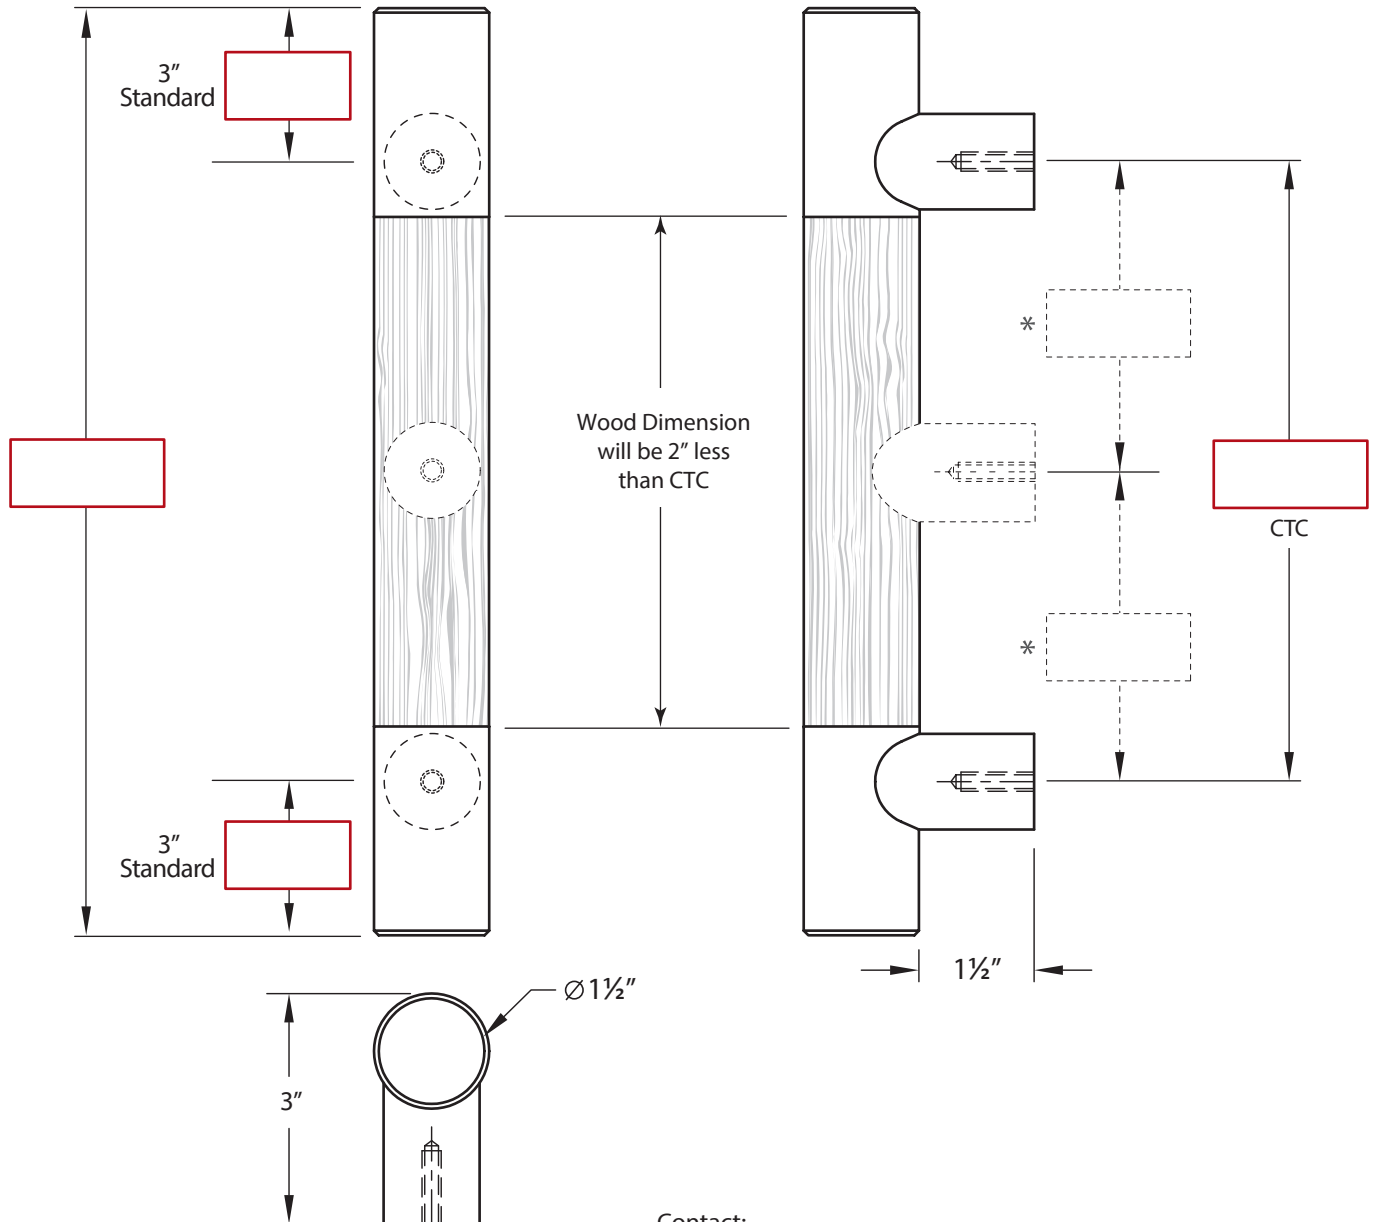

## VP6242 VERTICAL DOOR PULL TEMPLATE

### 1½" Diameter, Straight Post Mount, Square Ends

\* Optional Intermediate Post recommended for spans over 80"

Add suffix: "IP" (VP6242-IP)