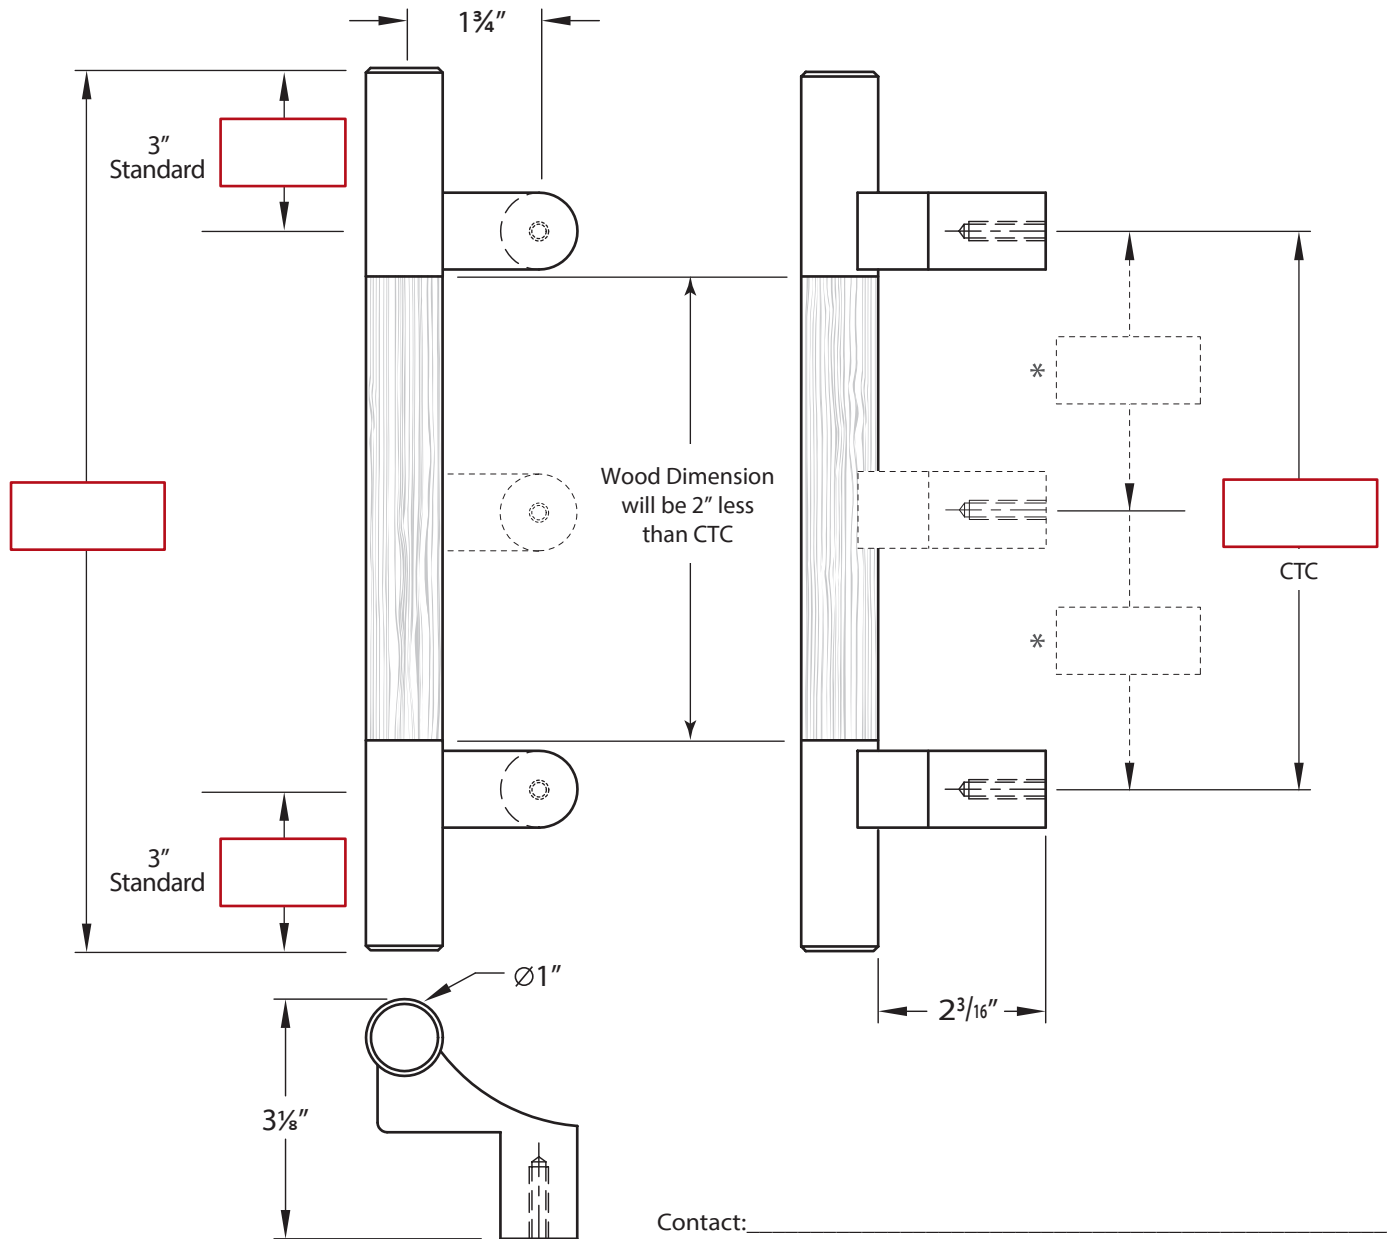

VP6250 VERTICAL DOOR PULL TEMPLATE

1" Diameter, Offset Post Mount, Square Ends

* Optional Intermediate Post recommended for spans over 80"

Add suffix: "IP" (VP6250-IP)

Available Wood Species:

- Red Oak
- White Oak
- Soft Maple
- Hard Maple
- Cherry
- African Mahogany
- Honduras Mahogany
- Hickory
- Walnut
- Pine
- Poplar
- Spanish Cedar
- White Ash