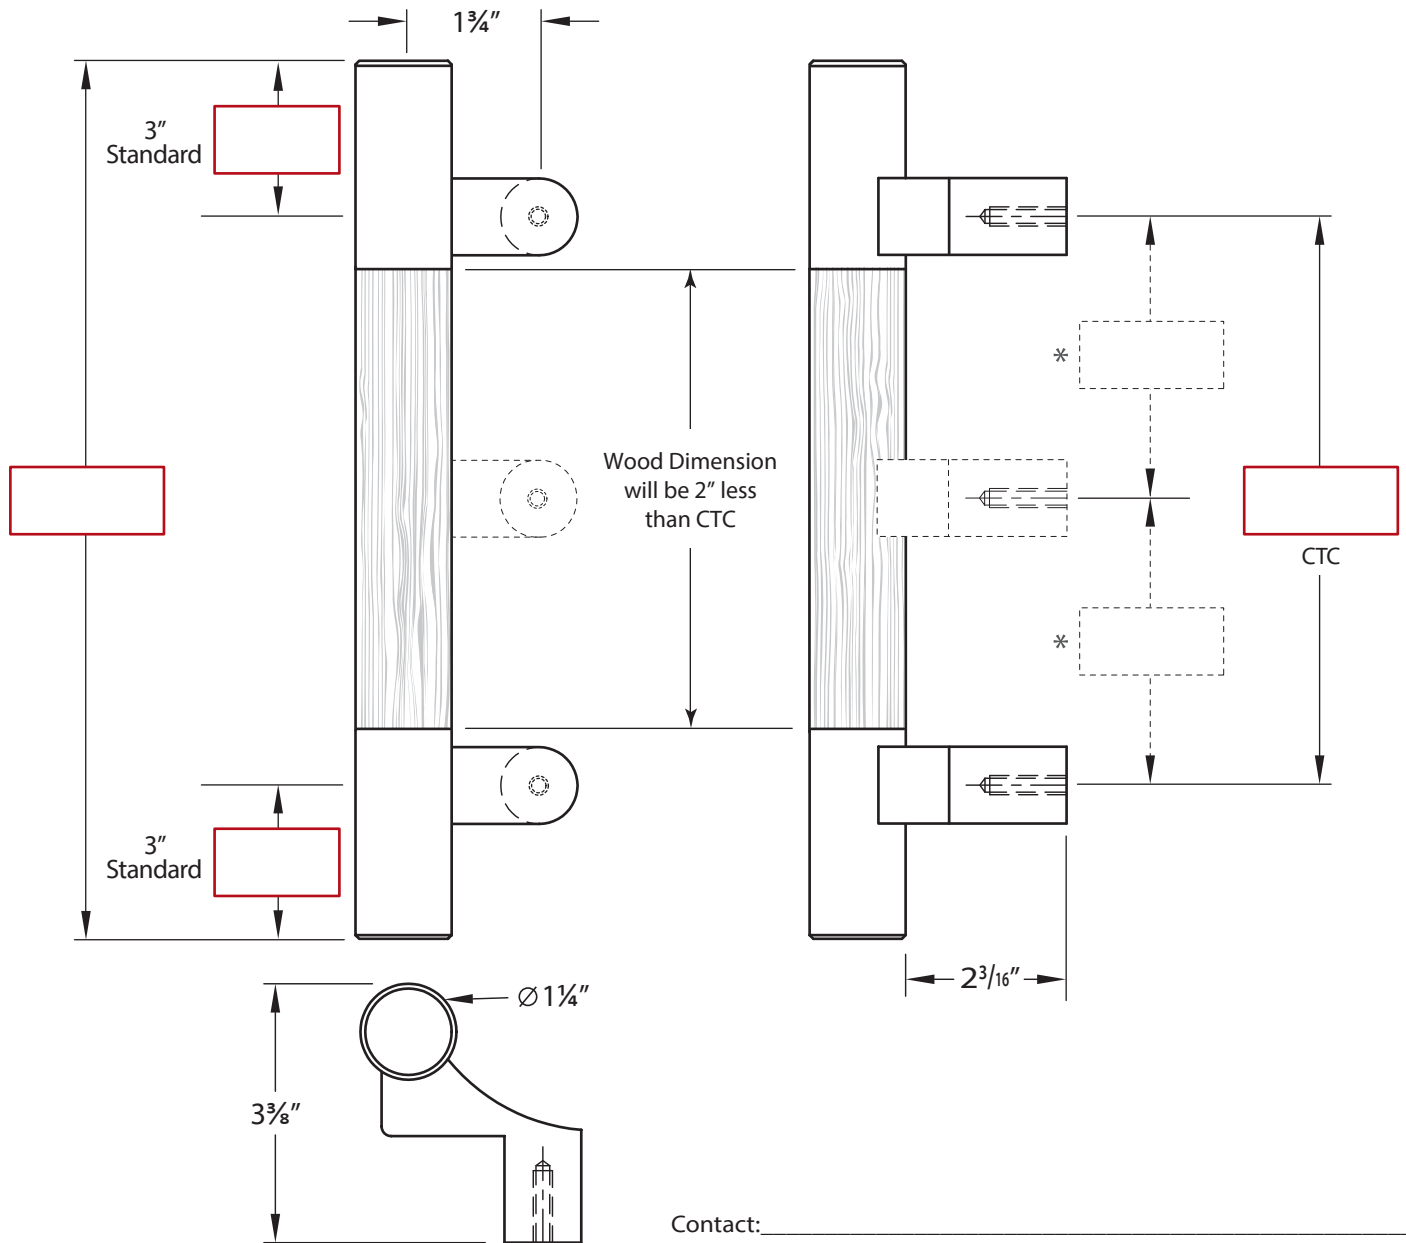

VP6251 VERTICAL DOOR PULL TEMPLATE

1 1/4" Diameter, Offset Post Mount, Square Ends

* Optional Intermediate Post recommended for spans over 80"
Add suffix: "IP" (VP6251-IP)

Available Wood Species:

- Red Oak
- White Oak
- Soft Maple
- Hard Maple
- Cherry
- African Mahogany
- Honduras Mahogany
- Hickory
- Walnut
- Pine
- Poplar
- Spanish Cedar
- White Ash