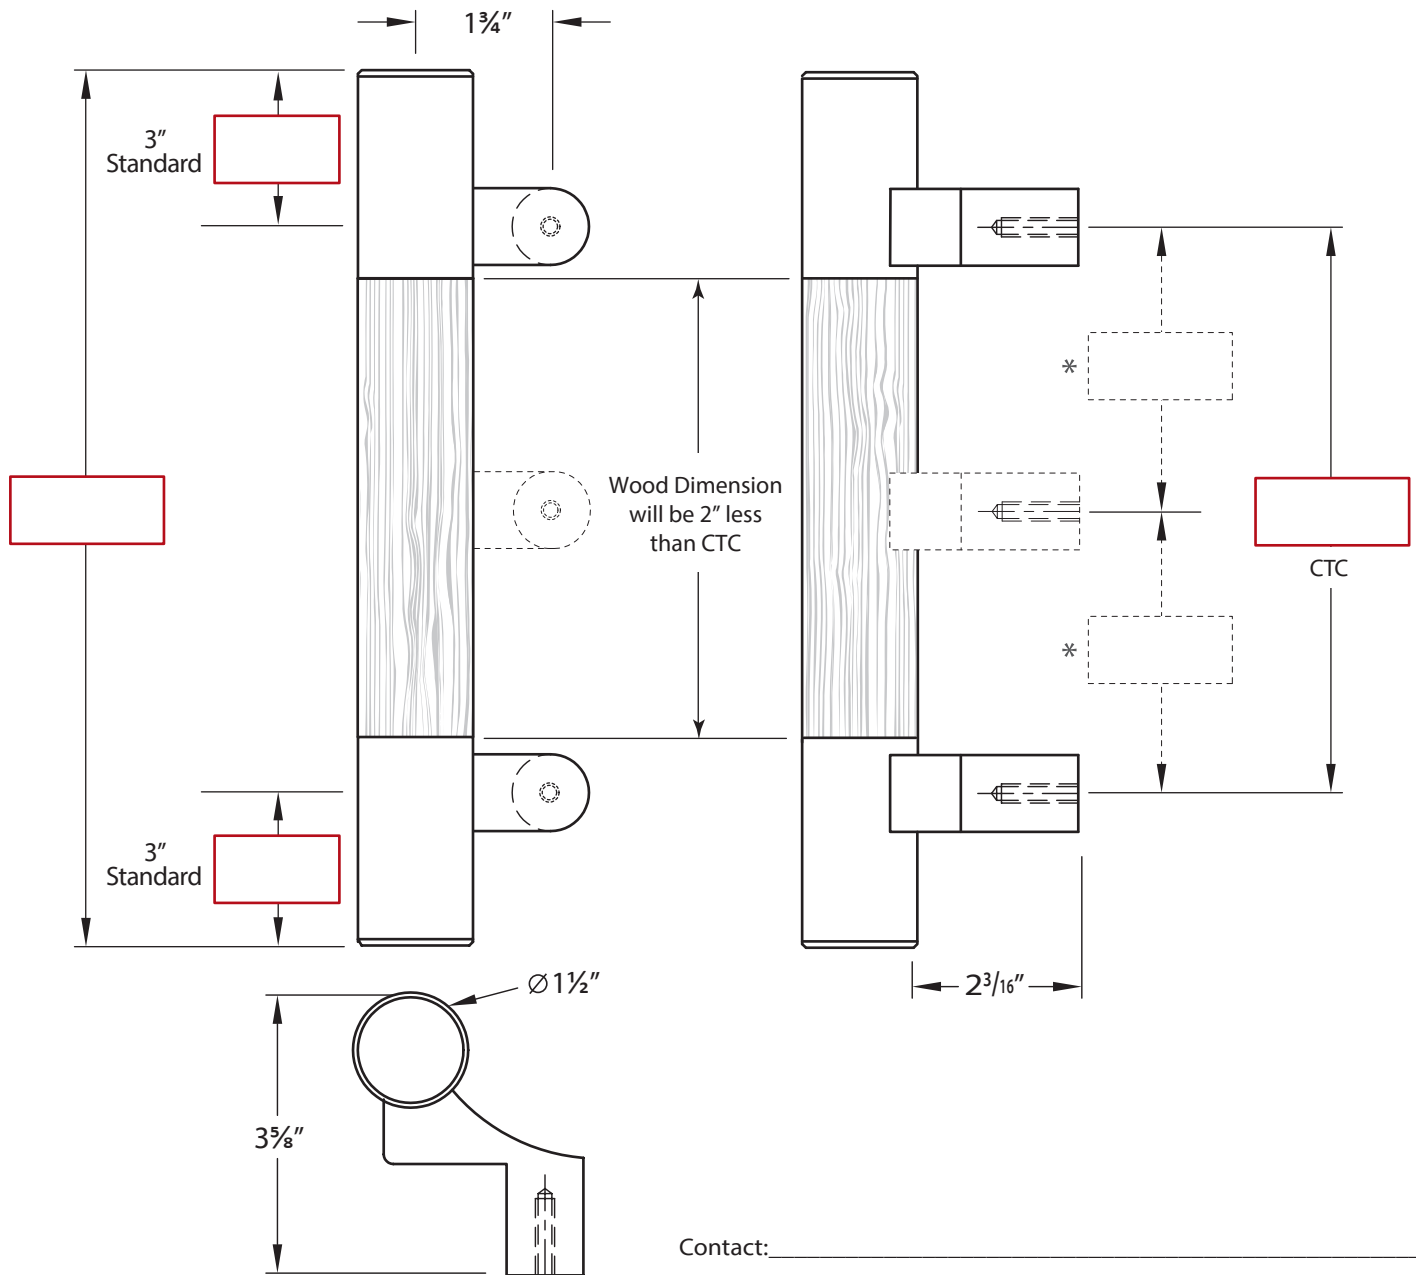

VP6252 VERTICAL DOOR PULL TEMPLATE

1½" Diameter, Offset Post Mount, Square Ends

* Optional Intermediate Post recommended for spans over 80"
 Add suffix: "IP" (VP6252-IP)

Available Wood Species:

- Red Oak
- White Oak
- Soft Maple
- Hard Maple
- Cherry
- African Mahogany
- Honduras Mahogany
- Hickory
- Walnut
- Pine
- Poplar
- Spanish Cedar
- White Ash