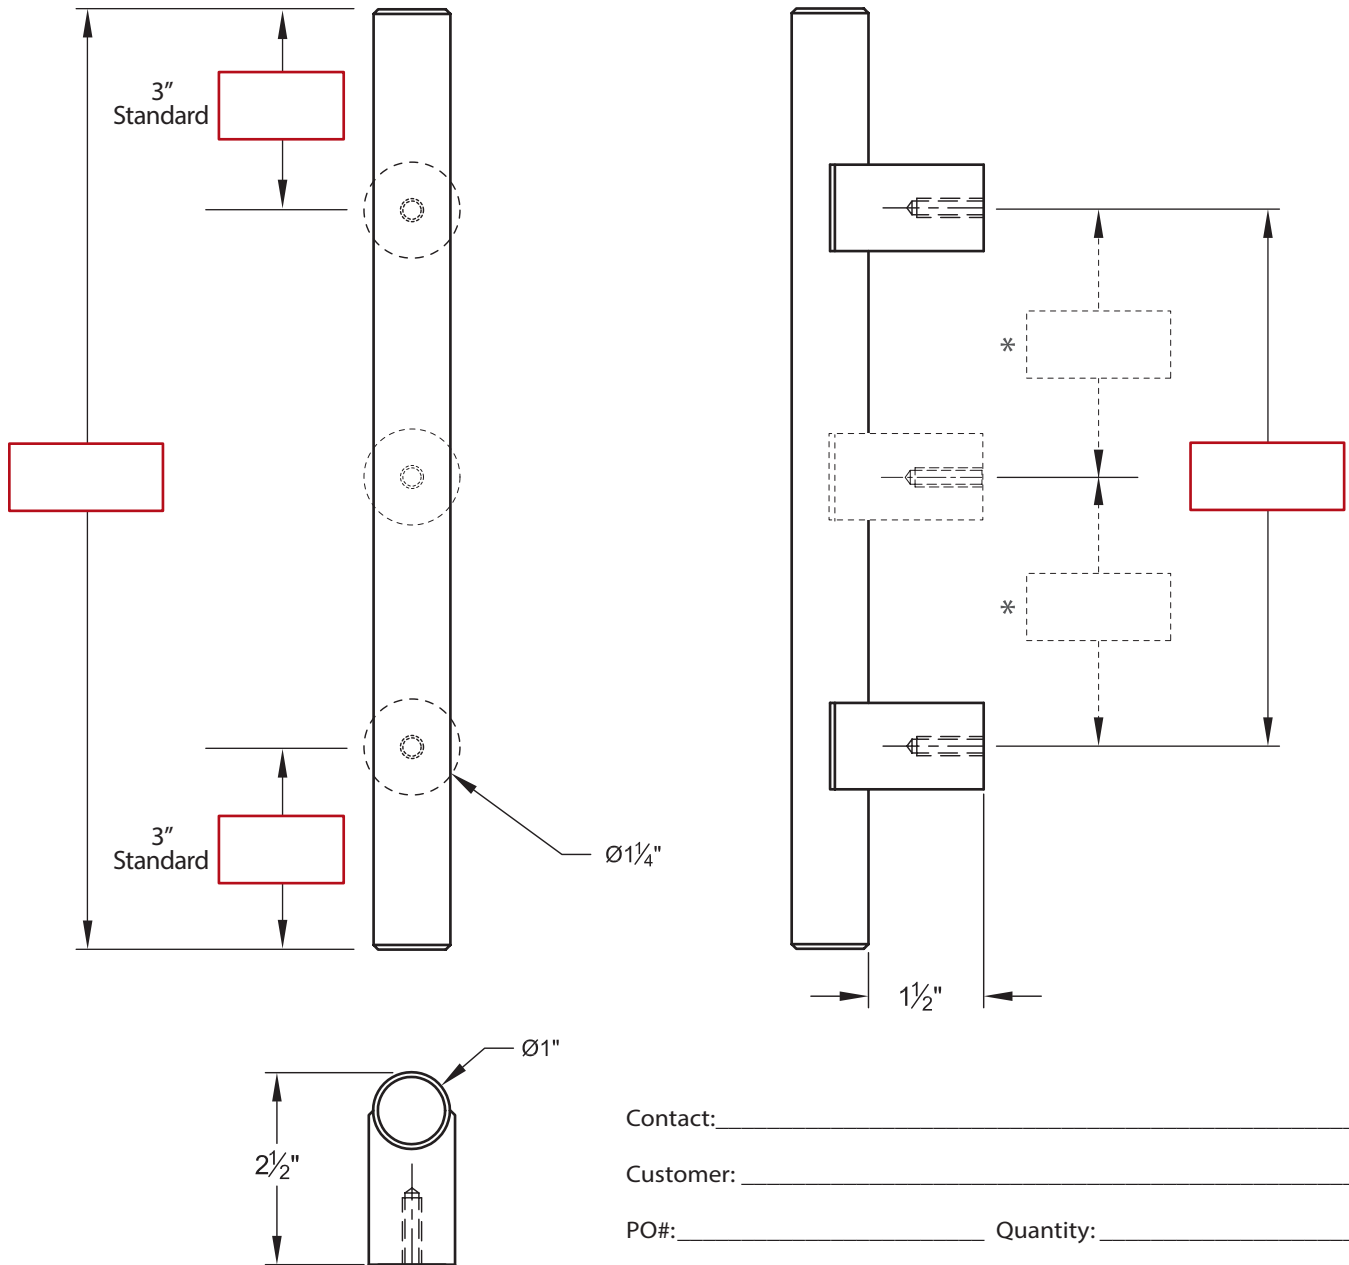

**VP4271 VERTICAL DOOR PULL TEMPLATE**

***Straight Oversize Post Mount, Square Ends***

\* Optional Intermediate Post recommended for spans over 80"  
Add suffix: "IP" (VP4271-IP)

Contact: \_\_\_\_\_

Customer: \_\_\_\_\_

PO#: \_\_\_\_\_ Quantity: \_\_\_\_\_

Door Type: \_\_\_\_\_ Door Thickness: \_\_\_\_\_

Finish: \_\_\_\_\_ Mounting: \_\_\_\_\_

Approved By: \_\_\_\_\_ Date: \_\_\_\_\_

**NOTE:** Due to occasional product changes, please ensure your template is current by checking our website at [www.burnsmfg.com](http://www.burnsmfg.com) or call us at 814-833-7428. Burns Mfg. is not responsible for obsolete template errors.