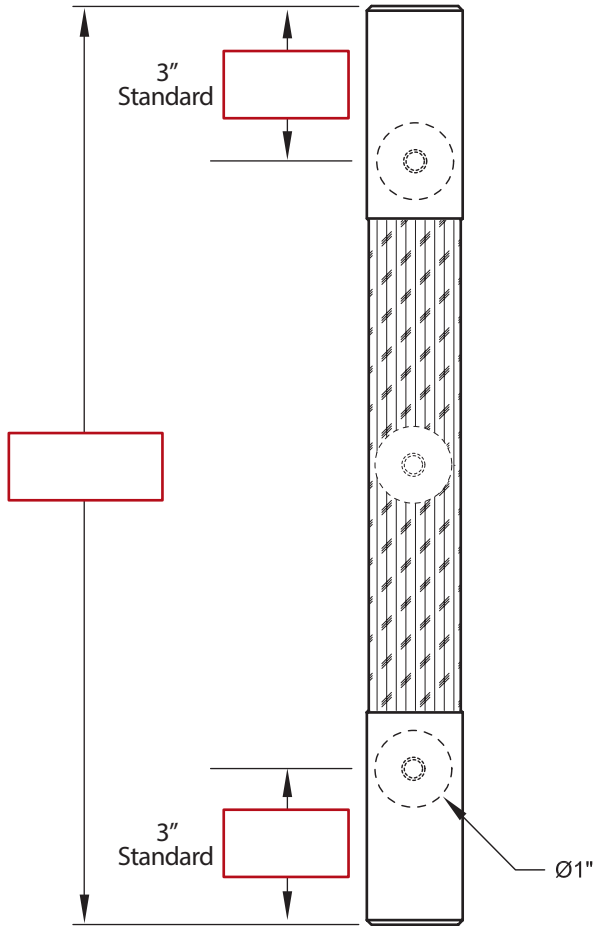

**VP6241 VERTICAL DOOR PULL TEMPLATE**

**Mahogany Center, Straight Post Mount, Square Ends**

\* Optional Intermediate Post recommended for spans over 80"  
Add suffix: "IP" (VP6241-IP)

Contact: \_\_\_\_\_