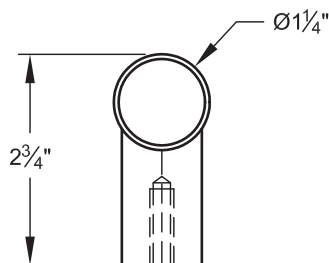

**VP6241 VERTICAL DOOR PULL TEMPLATE**

**Mahogany Center, Straight Post Mount, Square Ends**

\* Optional Intermediate Post recommended for spans over 80"  
Add suffix: "IP" (VP6241-IP)

Contact: \_\_\_\_\_