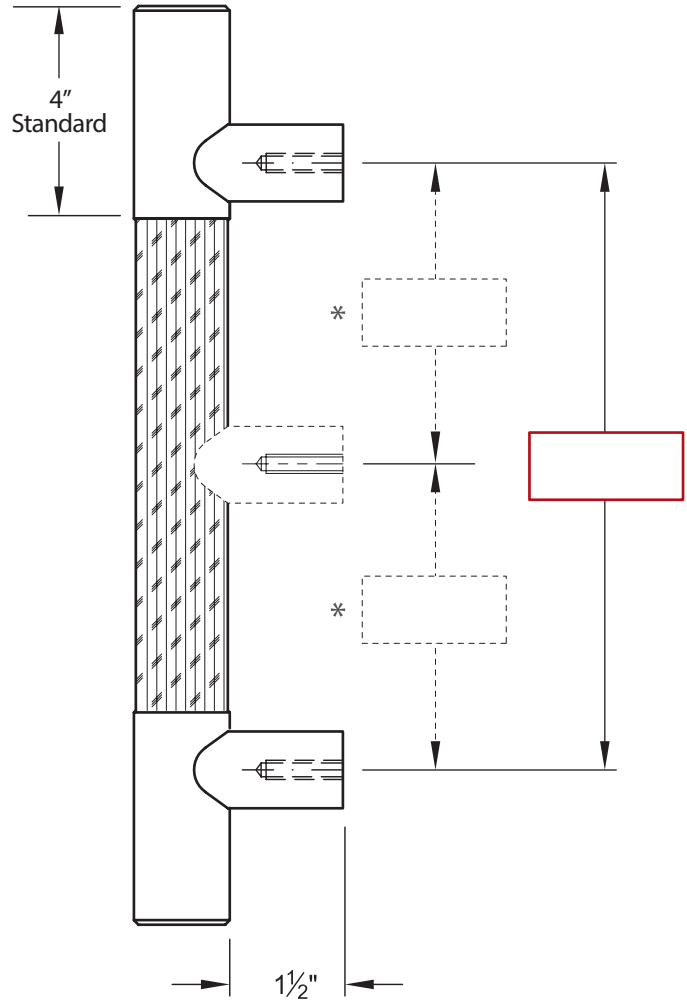

**VP6241 VERTICAL DOOR PULL TEMPLATE**

**Mahogany Center, Straight Post Mount, Square Ends**

\* Optional Intermediate Post recommended for spans over 80"  
Add suffix: "IP" (VP6241-IP)

Contact: \_\_\_\_\_