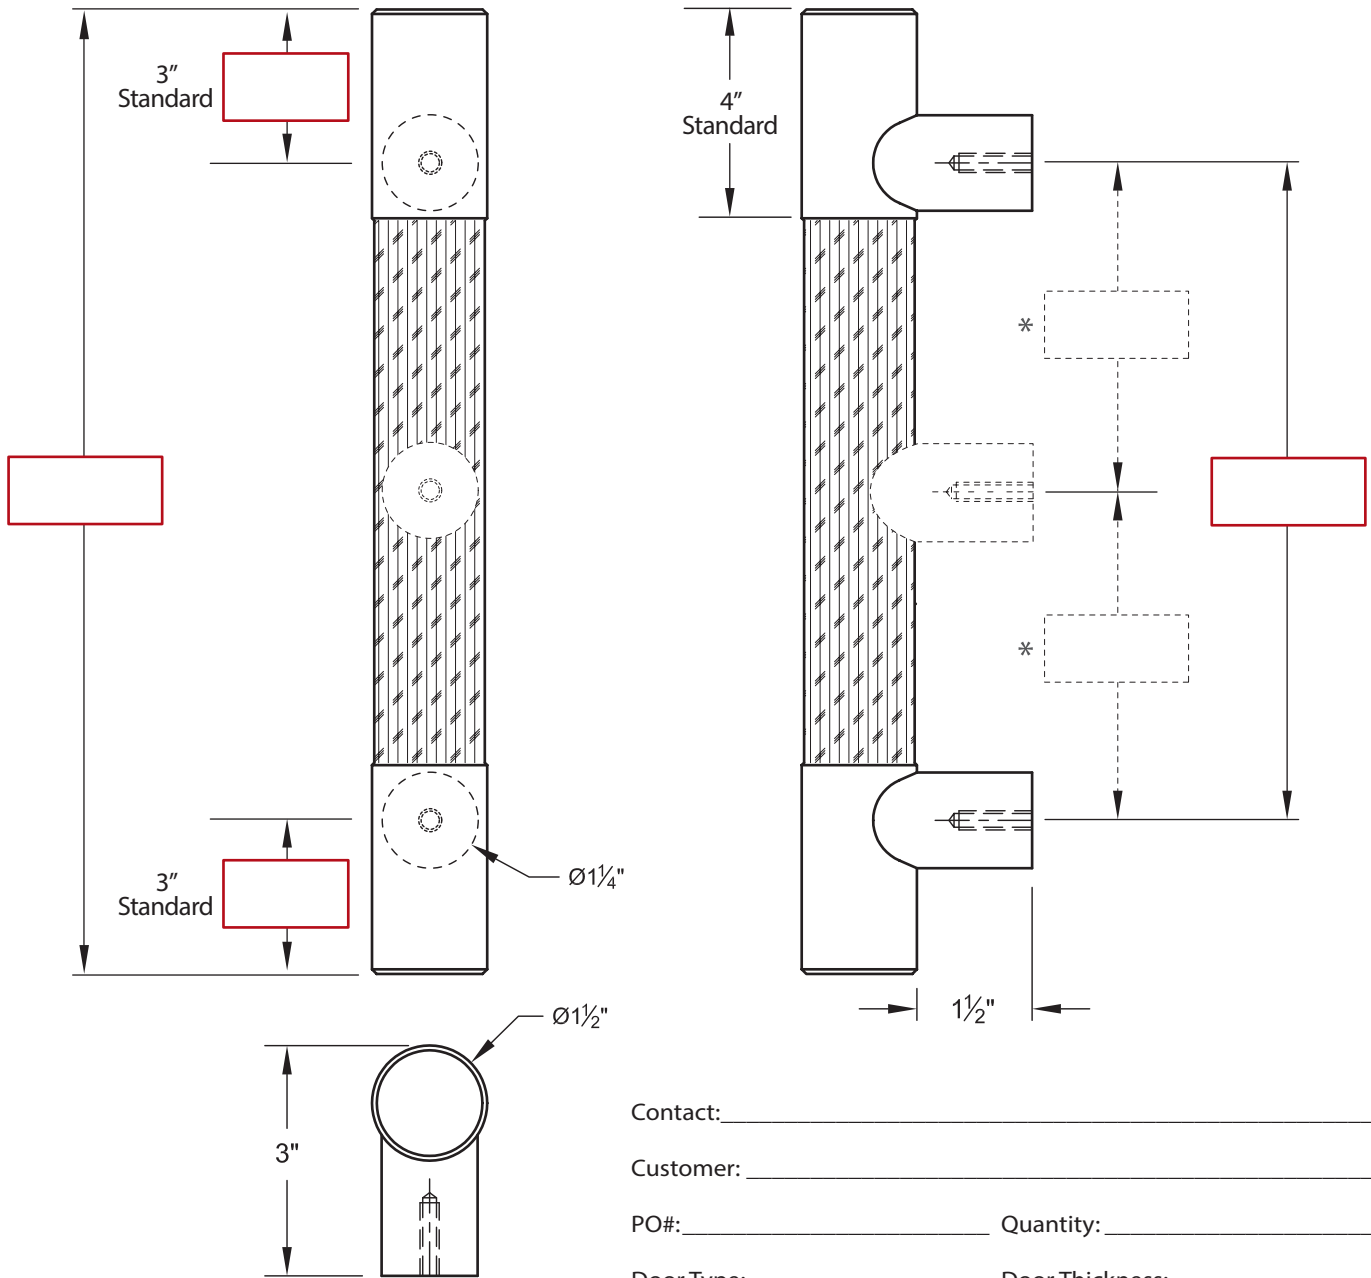

VP6242 VERTICAL DOOR PULL TEMPLATE

Mahogany Center, Straight Post Mount, Square Ends

* Optional Intermediate Post recommended for spans over 80"
Add suffix: "IP" (VP6242-IP)

Contact: _____

Customer: _____