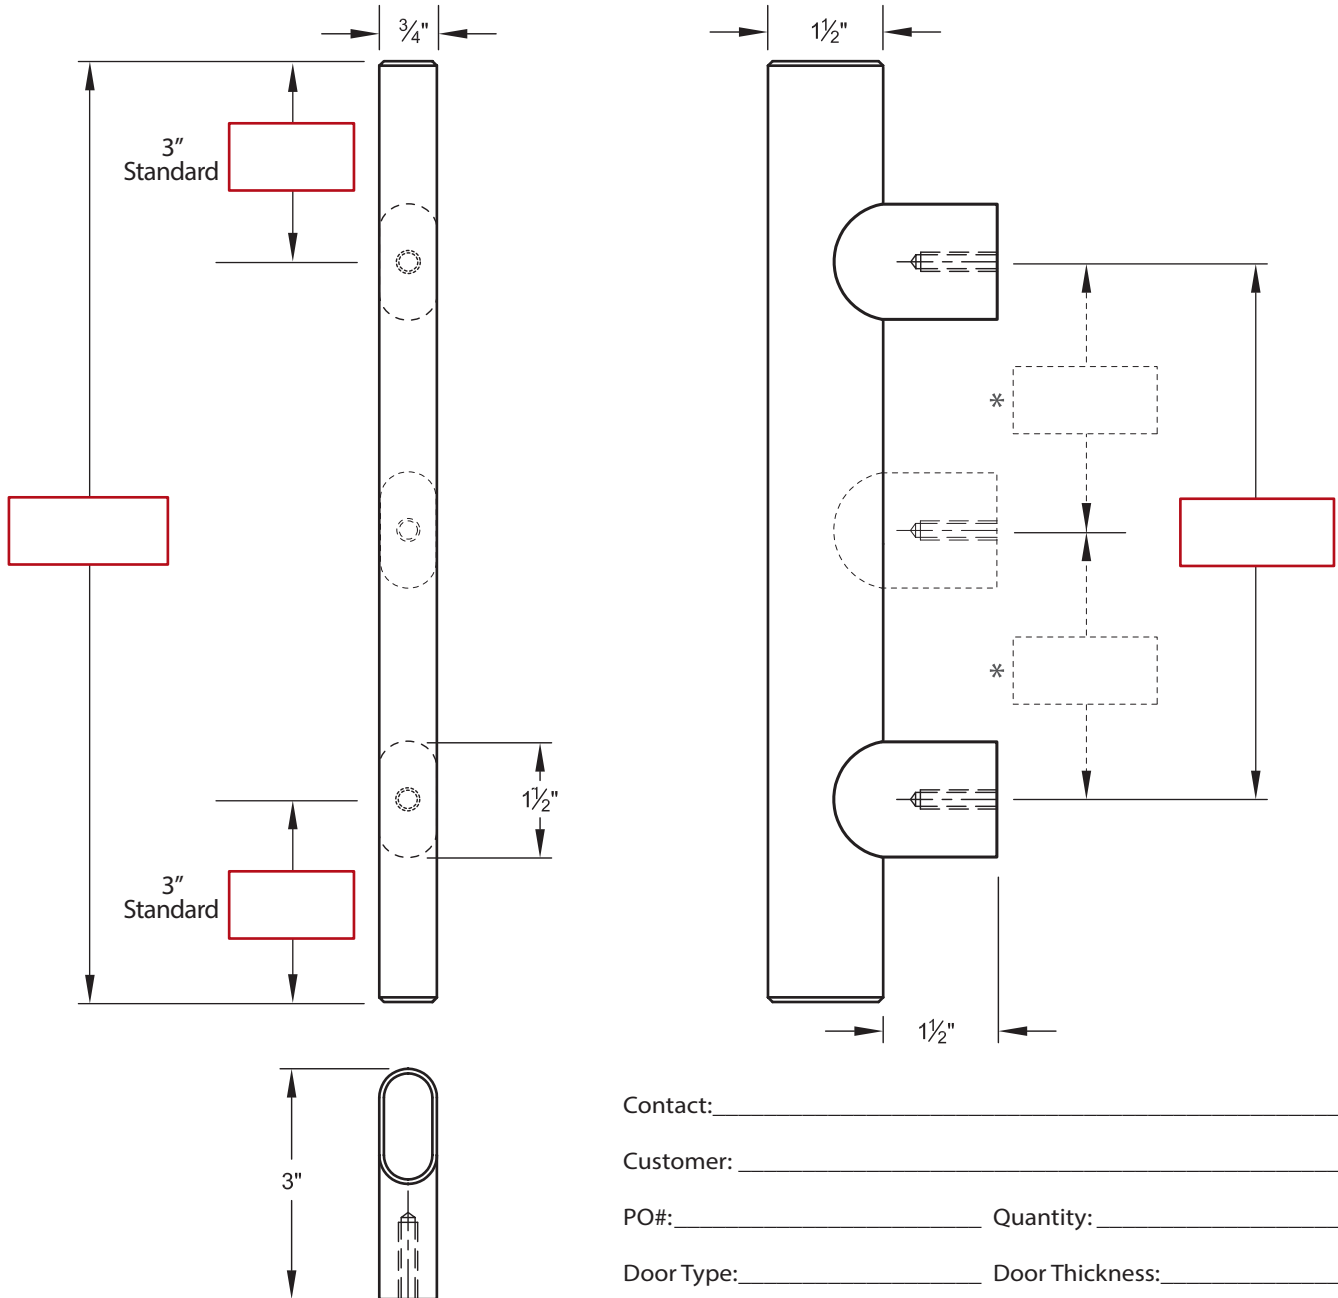

**VP7290 VERTICAL DOOR PULL TEMPLATE**

**Flat Oval, Flat Oval Straight Post Mount, Square Ends**

\* Optional Intermediate Post recommended for spans over 80"  
Add suffix: "IP" (VP7290-IP)

Contact: \_\_\_\_\_  
 Customer: \_\_\_\_\_  
 PO#: \_\_\_\_\_ Quantity: \_\_\_\_\_  
 Door Type: \_\_\_\_\_ Door Thickness: \_\_\_\_\_  
 Finish: \_\_\_\_\_ Mounting: \_\_\_\_\_  
 Approved By: \_\_\_\_\_ Date: \_\_\_\_\_